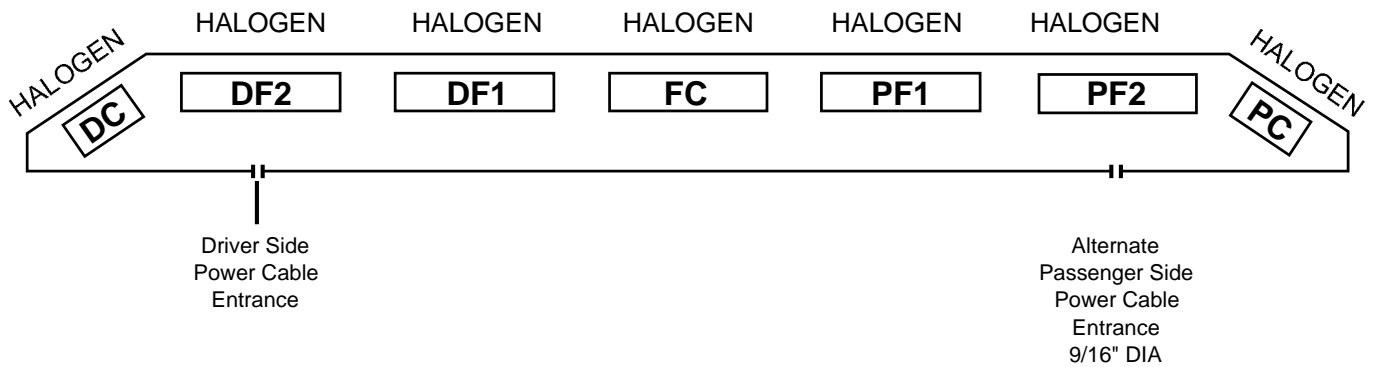

HALOGEN LIGHTING

465H-4805-0126

HALOGEN HALFBAR

LIGHTBAR OPTIONS

- /465-PMK-Permanent Mount Kit
- 890-HP Halogen Lamp Upgrade

WIRE ACTIVATION & FLASH PATTERN

- RED + VDC POWER
- BLACK GROUND
- ORG RIGHT ARROW - TRAFFIC DIRECTION
- BLUE CENTER OUT - TRAFFIC DIRECTION
- WHT/BLK LEFT ARROW - TRAFFIC DIRECTION
- ORG+BLU+W/B WARNING MODE - DC, DF1, PF1 & PC
- ALTERNATE WITH DF2, FC & PF2
- GREEN PROVIDES + VDC FOR SWITCH

Revision: 02-15-2006

10 YEAR WARRANTY!

This product is covered by TOMAR's standard warranty except the warranty period is extended to 10 years for the power supply.

2100 WEST OBISPO AVE.
GILBERT, AZ 85233