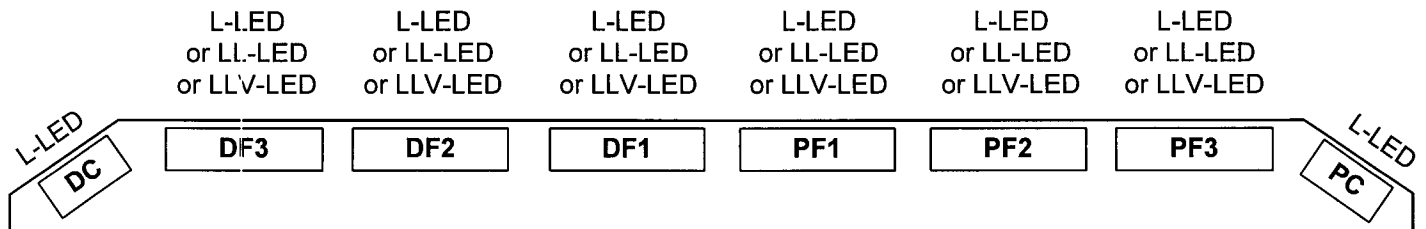

LED LIGHTING

465L-5606

LED HALFBAR

L-LED - Single Element LED Warning Lamps

LL-LED - Dual Side-by-Side Element LED Warning Lamps

LLV-LED - Dual Top-Bottom Element LED Warning Lamps

LIGHTBAR OPTIONS

/465-PMK-Permanent Mount Kit

Halogen Scene Lights in DF1 / PF1 or DF2 / PF2 or DF3 / PF3

Revision: 05-05-2004

5 YEAR WARRANTY!

This product is covered by TOMAR's standard warranty except the warranty period is extended to 5 years.

2100 WEST OBISPO AVE.
GILBERT, AZ 85233