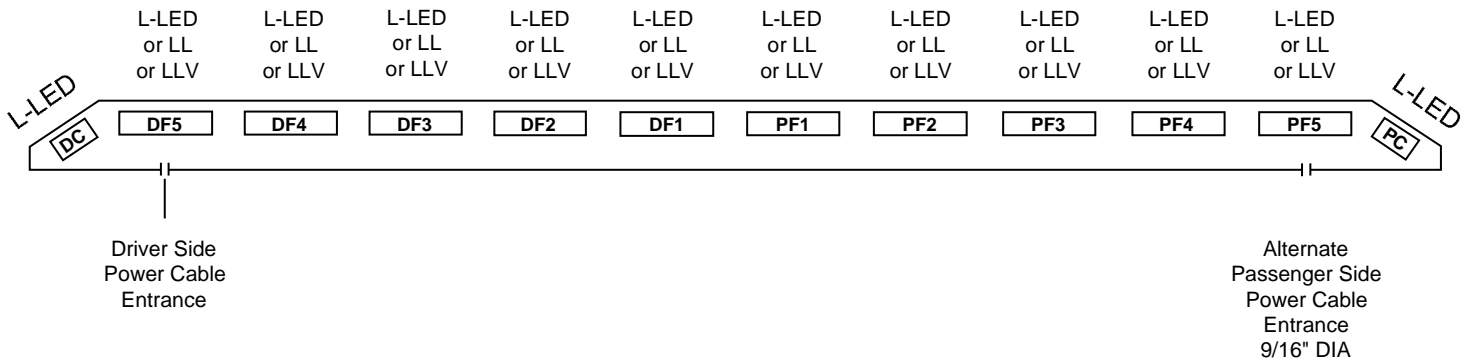

# 465L-8810

# LED HALFBAR

L-LED - Single Element LED Warning Lamps  
LL-LED - Dual Side-by-Side Element LED Warning Lamps  
LLV-LED - Dual Top-Bottom Element LED Warning Lamps

## LIGHTBAR OPTIONS

- 465/930-PRE-02 - Dual Head Preemption Emitter in DF1 & PF1
- Halogen Scene Lights in DF2 & PF2
- /STT-LED for STOP/TURN/TAIL in DF5 / PF5
- /465-PMK-Permanent Mount Kit

Revision: 10-09-2006