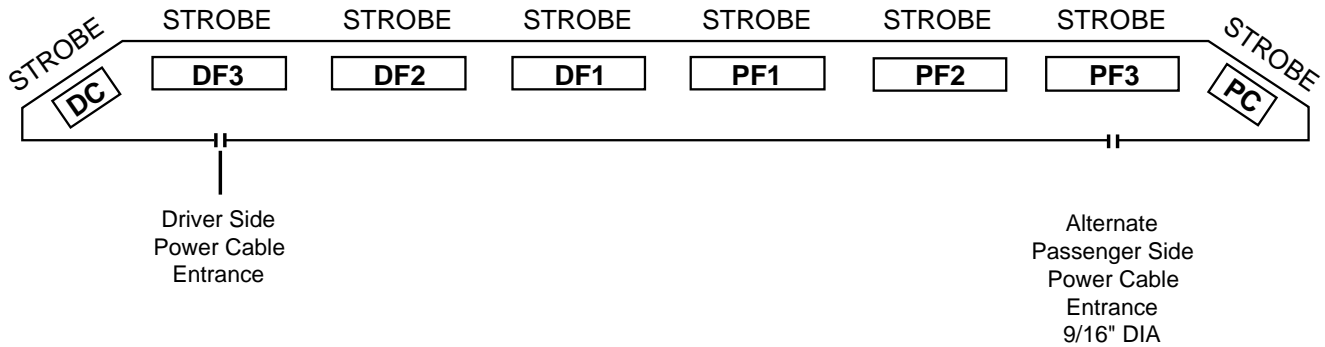

**NEOBE LIGHTING**  
THE LOOK OF NEON  
WITH THE POWER OF STROBE

**465N-5606**

**HELIOBE™ HALFBAR**

FRONT

LIGHTBAR OPTIONS

- /465-PMK-Permanent Mount Kit

NOTES:

1. The 465 is furnished with wall mount hardware.
2. The standard entrance location for the power cable is on the left hand side of the lightbar (facing the rear).  
A 9/16" DIA. opening is provided on the right hand side for customer re-routing of the power cable.

**10 YEAR WARRANTY!**

This product is covered by TOMAR's standard warranty except the warranty period is extended to 10 years for the power supply.

2100 WEST OBISPO AVE.  
GILBERT, AZ 85233

PHONE: 800-338-3133  
FAX: 800-688-6627