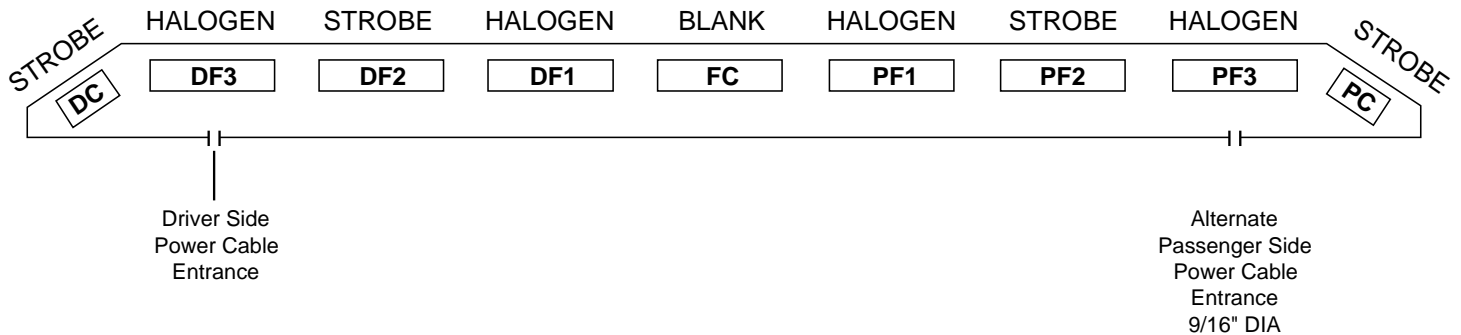

**NEOBE LIGHTING**  
**THE LOOK OF NEON**  
**WITH THE POWER OF STROBE**

**465NH-6407-0079**

**HELIOBE™ HALFBAR**  
**WITH**  
**SYNCHRONIZED**  
**NEOBE AND HALOGEN LAMPS**

FRONT

LIGHTBAR OPTIONS

- Takedown Light in FC Only
- /465-PMK-Permanent Mount Kit

NOTES:

1. The 465 is furnished with wall mount hardware.
2. The standard entrance location for the power cable is on the left hand side of the lightbar (facing the rear). A 9/16" DIA. opening is provided on the right hand side for customer re-routing of the power cable.