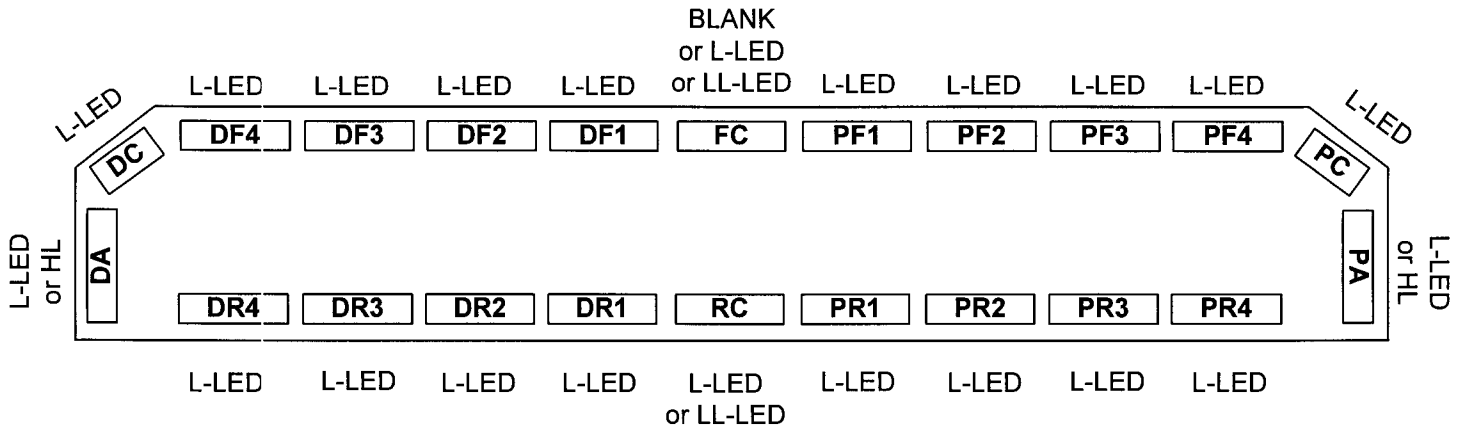

LED LIGHTING

930L-8009

LED LIGHTBAR

L-LED - Single Element LED Warning Lamps

LL-LED - Dual Side-by-Side Element LED Warning Lamps

HL - Side-by-Side LED and Halogen Lamp

LIGHTBAR OPTIONS

- Alley Lights - Rect-37HL in DA & PA

FC Position - Select One Only

- 930-PRE2-1C - Single Head Strobe Preemption Emitter (Coded PRE Optional) in FC
- L-LED or LL-LED or Halogen Lamp for Takedown in FC

NFPA & SAE J2498 Zone A Upper Applications - select from compatible configurations.