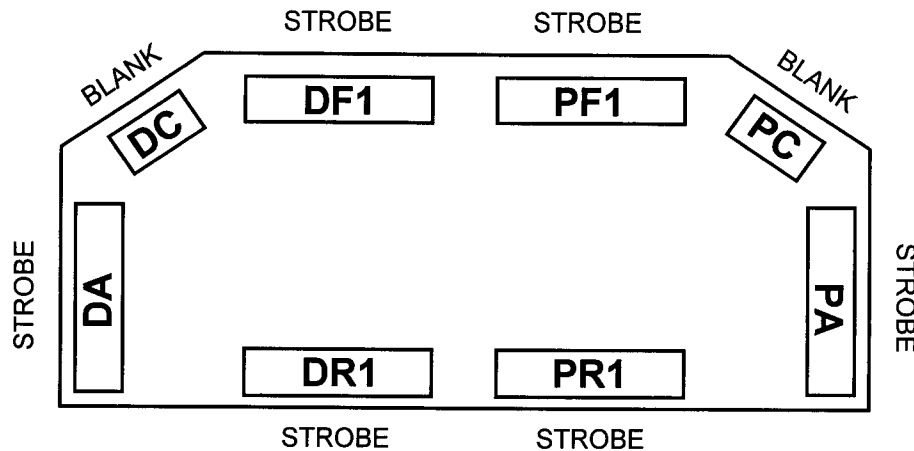

**NEOBE LIGHTING**  
THE LOOK OF NEON  
WITH THE POWER OF STROBE

**930N-2402-0035**

**HELIOBE™ LIGHTBAR**

LIGHTBAR OPTIONS

- Alley Lights
- Corner Halogen Flashers in DC & PC
- Split Takedown or Split Front Flasher in DF1 & PF1
- Split Rearwork or Split Rear Flasher in DR1 & PR1
- Magnetic Mount
- 890-HP Upgrade

LIGHTBAR OPTIONS - Excludes Above Options - Select Only One POWER CABLE option

- 930-CP-12FT-SC 12 Foot Straight Cord w/Cigar Plug
- 930-2/C CABLE Assembly 12 Foot
- 930-2/C CABLE Assembly 20 Foot

Revision: 04-15-2003