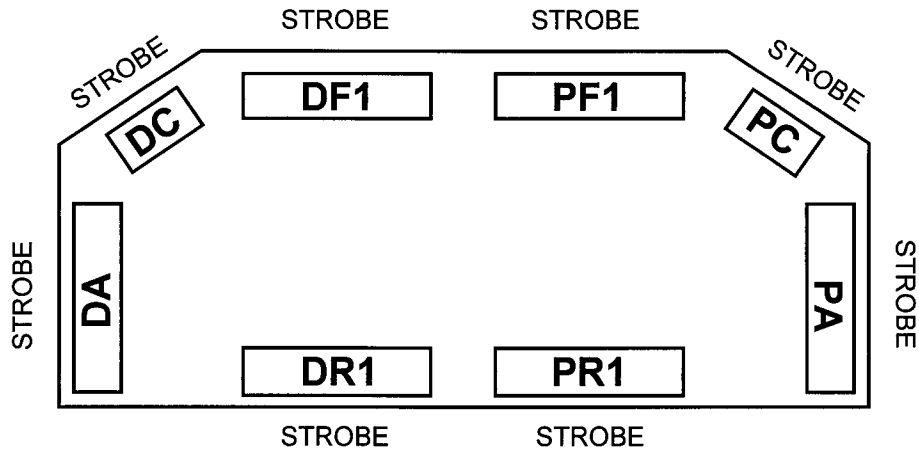

NEOBE LIGHTING
THE LOOK OF NEON
WITH THE POWER OF STROBE

930N-2402-0065

HELIOBE™ LIGHTBAR

Standard Feature: 2 Wire - Power Cable Activation

LIGHTBAR OPTIONS

- Magnetic Mount
- 930-CP-12FT-SC 12 Foot Straight Cord w/Cigar Plug
- Intensity Control Wire - High / Low Intensity Operation
(Standard Factory High Intensity Configuration)

Revision: 06-20-2002

10 YEAR WARRANTY!

This product is covered by TOMAR's standard warranty except the warranty period is extended to 10 years for the power supply.

2100 WEST OBISPO AVE.
GILBERT, AZ 85233