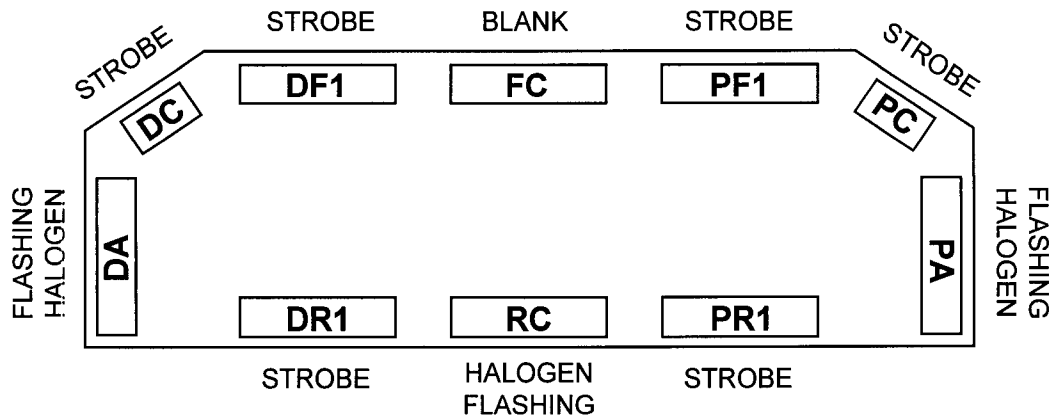

NEOBE LIGHTING
THE LOOK OF NEON
WITH THE POWER OF STROBE

930N-3203-0007

HELIOBE™ LIGHTBAR

LIGHTBAR OPTIONS

- Takedown **or** Front Flasher **or** Dual Mode Flasher/Takedown in FC
- Alley Solid Steadyburn - DA & PA separately activated
- 890-HP Upgrade
- Magnetic Mount