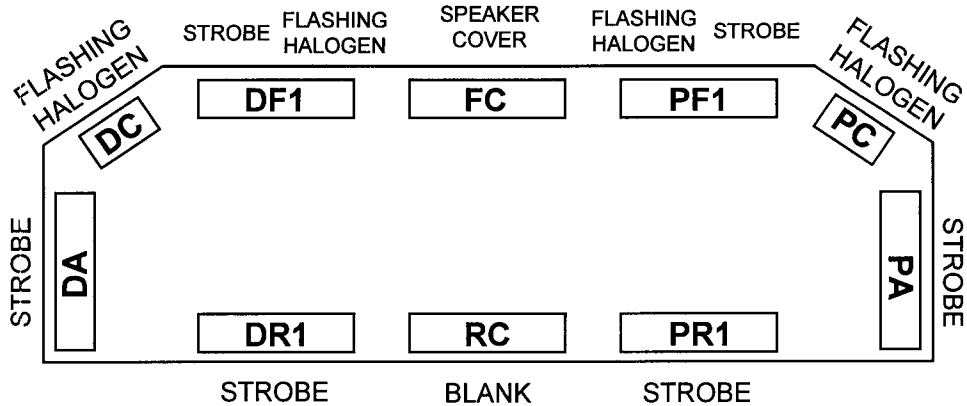

NEOBE LIGHTING
THE LOOK OF NEON
WITH THE POWER OF STROBE

930N-3203-0109

HELIOBE™ LIGHTBAR

STANDARD FEATURE - SIREN DRIVER & SPEAKER

LIGHTBAR OPTIONS

- 890-HP Upgrade
- Magnetic Mount

Revision: 12-10-2002

10 YEAR WARRANTY!