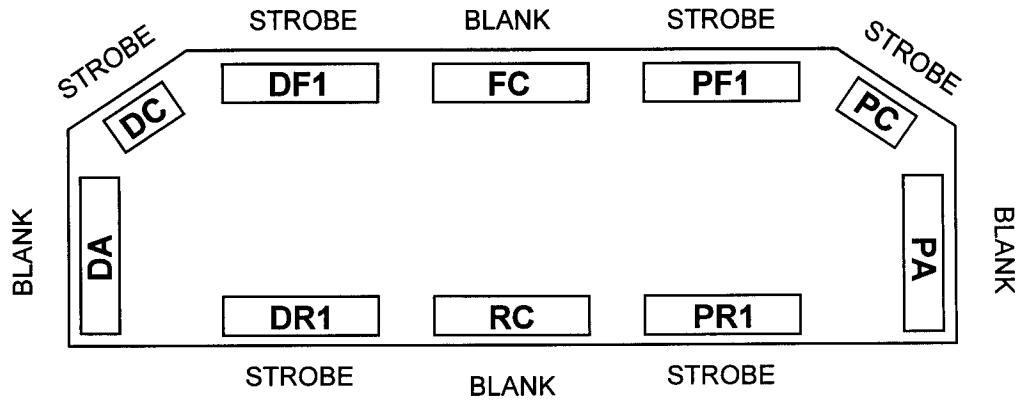

**NEOBE LIGHTING**  
THE LOOK OF NEON  
WITH THE POWER OF STROBE

**930N-3203-0115**

**HELIOBE™ LIGHTBAR**

**LIGHTBAR OPTIONS**

- Magnetic Mount

Note: Apply +12vdc to power cable to activate All On - High Intensity