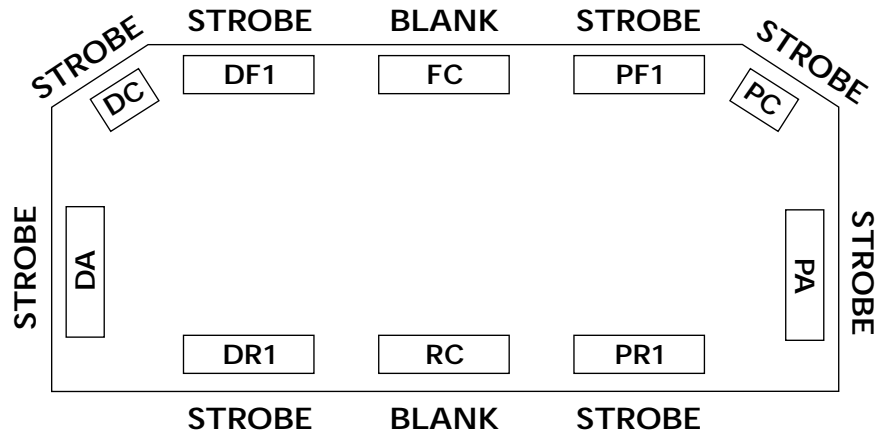

NEOBE LIGHTING
THE LOOK OF NEON
WITH THE POWER OF STROBE

930N-3203

HELIOBE™ LIGHTBAR

LIGHTBAR OPTIONS

Alley Lights
Takedown Lights
Rear Work Light/Flasher
890H Halogen Lamp Upgrade
930-PRE2-1C Coded Preemption
930-QDC Quick Disconnect

10 YEAR WARRANTY!

This product is covered by TOMAR's standard warranty except the warranty period is extended to 10 years for the power supply.

2100 WEST OBISPO
GILBERT, AZ. 85233

PHONE: 800-338-3133
FAX: 800-688-6627