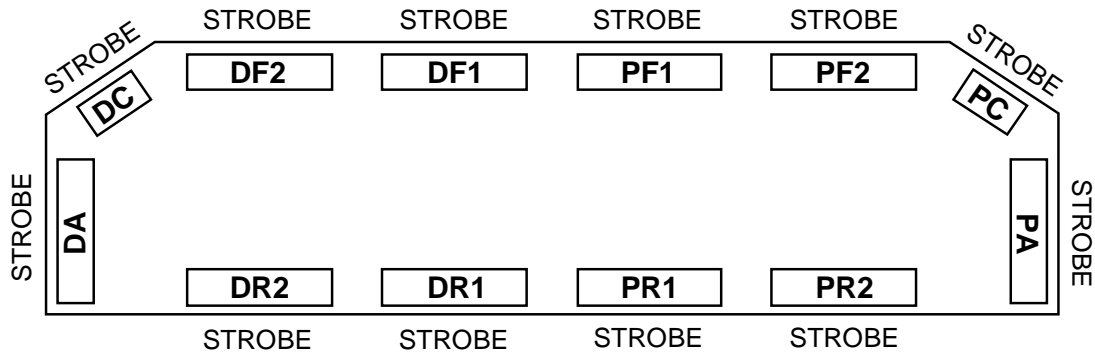

NEOBE LIGHTING
THE LOOK OF NEON
WITH THE POWER OF STROBE

930N-4004-0090

HELIOBE™ LIGHTBAR

LIGHTBAR OPTIONS

- Split Takedown Lights or Split Front Flasher in DF1 & PF1 Only
- Split Rear Work Lights or Split Rear Flasher in DR1 & PR1 Only
- Alley Lights
- 890-HP Upgrade