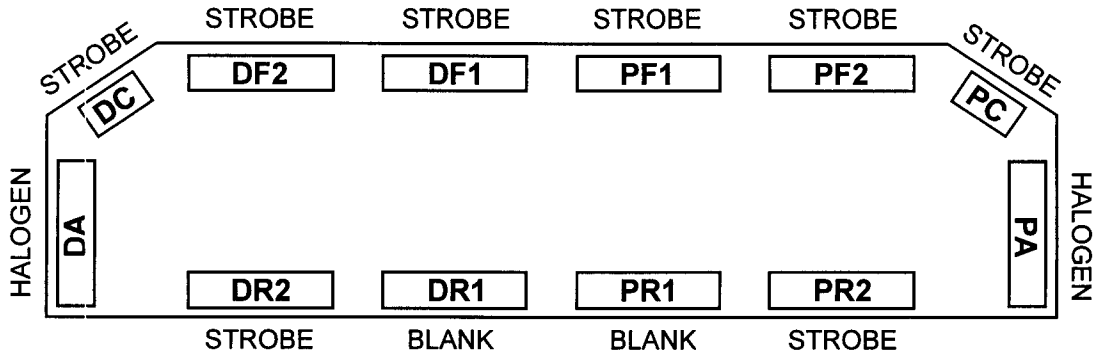

**NEOBE LIGHTING**  
THE LOOK OF NEON  
WITH THE POWER OF STROBE

**930N-4004-0093**

**HELIOBE™ LIGHTBAR**

**LIGHTBAR OPTIONS**

- Split Takedown / or Split Front Flasher in DF1 & PF1 Only
- Dual Rear Flasher in DR1 & PR1
- 890-HP Upgrade

**LIGHTBAR OPTIONS - ONLY ONE ALLOWABLE**

- 930DM-Dual Mode-Steady Burn/Flasher applied to Split Takedown (DF1/PF1)
- 930DM-Dual Mode-Steady Burn/Flasher applied to Dual Rear Flasher (DR1/PR1)
- 930DM-Dual Mode-Steady Burn/Flasher applied to both Split Takedown and Rear Flasher, in which the Steady Burn function of both will be single wire activated