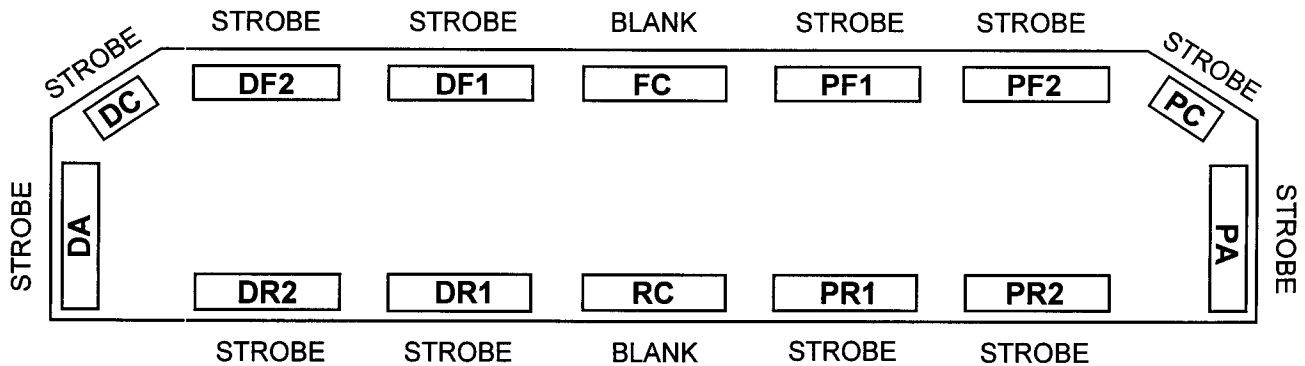

NEOBE LIGHTING
THE LOOK OF NEON
WITH THE POWER OF STROBE

930N-4805-0001

HELIOBE™ LIGHTBAR

LIGHTBAR OPTIONS

- Alley Lights
- Rear Work Light or Rear Flasher
- 890-HP Upgrade

LIGHTBAR OPTIONS - ONLY ONE ALLOWABLE in FC

- Takedown Light
- Front Flasher
- /930-PRE2-1C - Single Head Preemption Emitter (Coded PRE Optional)

Revision: 04-14-2003

10 YEAR WARRANTY!

This product is covered by TOMAR's standard warranty except the warranty period is extended to 10 years for the power supply.