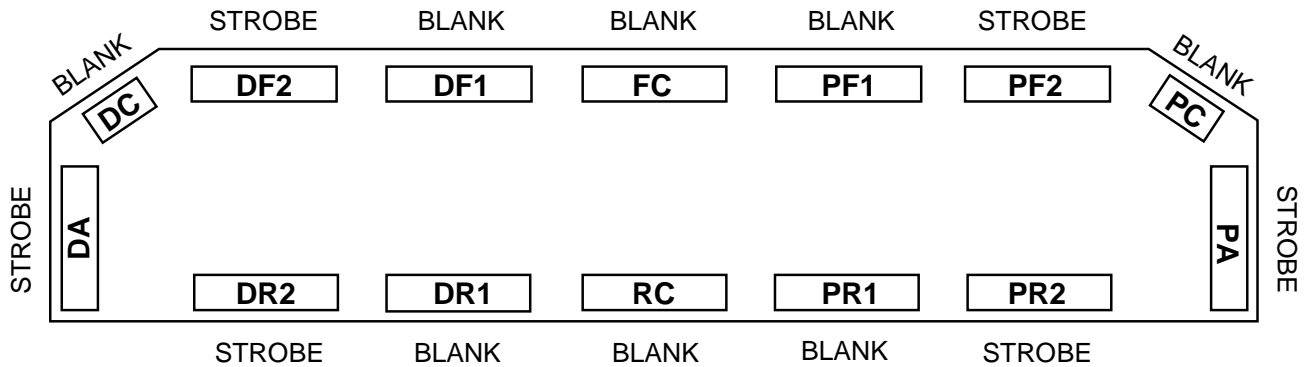

NEOBE LIGHTING
THE LOOK OF NEON
WITH THE POWER OF STROBE

930N-4805-0002

HELIOBE™ LIGHTBAR

LIGHTBAR OPTIONS

- Alley Lights
- Rear Work Light or Rear Flasher
- 890-HP Upgrade

LIGHTBAR OPTIONS - ONLY ONE ALLOWABLE in FC

- Takedown Light
- Front Flasher
- /930-PRE2-1C - Single Head Preemption Emitter (Coded PRE Optional)

10 YEAR WARRANTY!

This product is covered by TOMAR's standard warranty except the warranty period is extended to 10 years for the power supply.