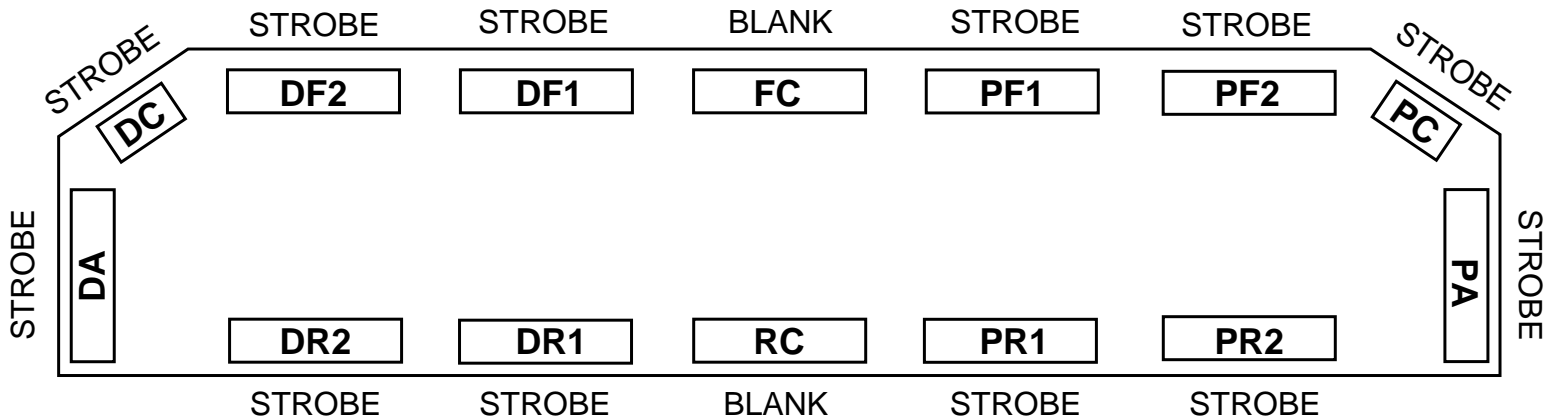

NEOBE LIGHTING
THE LOOK OF NEON
WITH THE POWER OF STROBE

930N-4805-0011

HELIOBE™ LIGHTBAR

LIGHTBAR OPTIONS

- Takedown Lights
- Alley Lights
- Rear Lamp Option (Flashing Halogen)
- Split Rear Flasher
- 930-RFI Option
- 930-PRE Preemption Emitter
- 930-PHOTO Photocell
- 930-QDC Quick Disconnect
- 890-HP Upgrade

10 YEAR WARRANTY!

This product is covered by TOMAR's standard warranty except the warranty period is extended to 10 years for the power supply.

2100 WEST OBISPO
GILBERT, AZ. 85233

PHONE: 800-338-3133
FAX: 800-688-6627