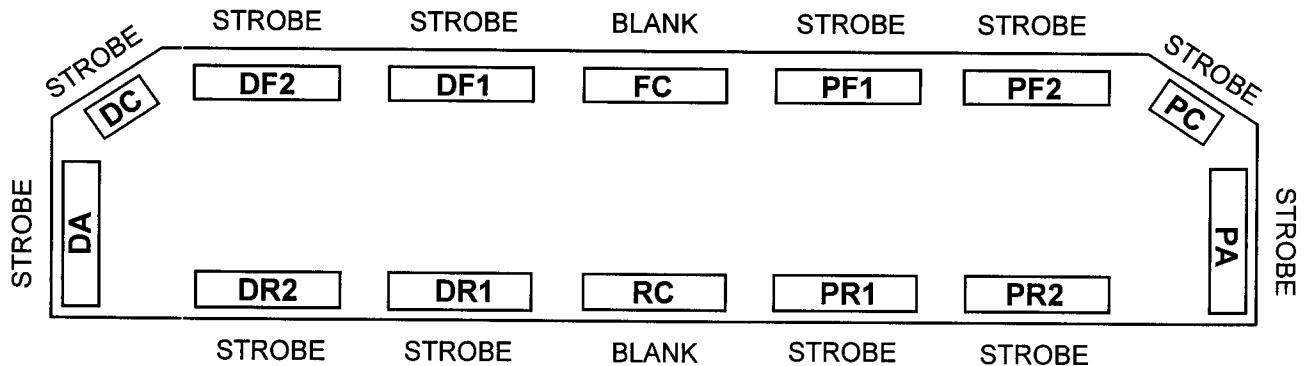

NEOBE LIGHTING
THE LOOK OF NEON
WITH THE POWER OF STROBE

930N-4805-0012

HELIOBE™ LIGHTBAR

LIGHTBAR OPTIONS

- Alley Lights
- Rear Work Light or Rear Flasher in RC
- Split Rear Work or Split Rear Flasher in DR1 & PR1
- 930-ENCAP-BLK Black End Caps
- 930-QDC Quick Disconnect
- 890-HP Upgrade

LIGHTBAR OPTIONS - ONLY ONE ALLOWABLE in FC

- Takedown Light
- Front Flasher
- /930-PRE2-1C - Single Head Preemption Emitter (Coded PRE Optional)

Revision: 04-18-2003

10 YEAR WARRANTY!

This product is covered by TOMAR's standard warranty except the warranty period is extended to 10 years for the power supply.