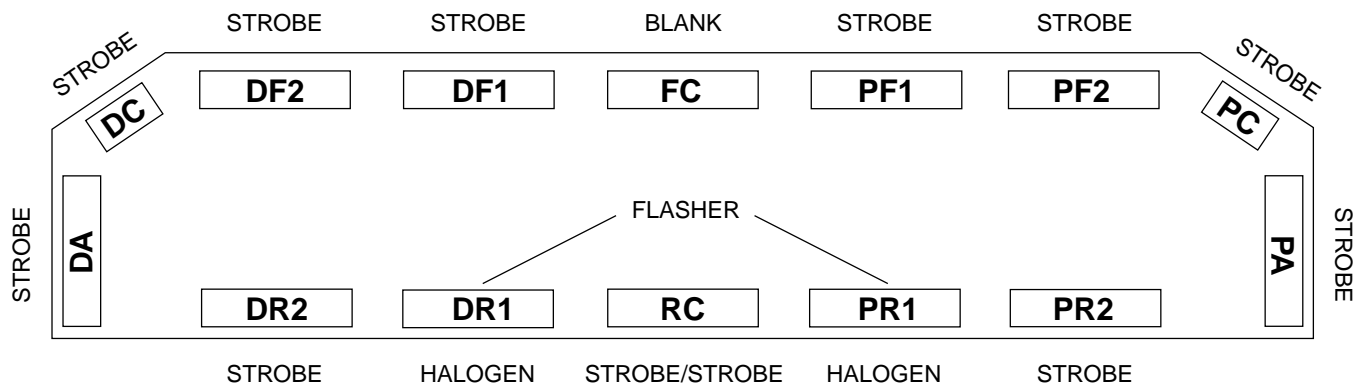

**NEOBE LIGHTING**  
**THE LOOK OF NEON**  
**WITH THE POWER OF STROBE**

**930N-4805-0020**

**HELIOBE™ LIGHTBAR**

LIGHTBAR OPTIONS

Alley Lights

Takedown Light in FC or Split Halogen/Strobe Takedown in DF1 & PF1 only

HS Split - Standard flash pattern, DR1 alternates with PR1. With the optional

harness configuration, the dual Halogens within DR1 & PR1 alternate

/930-PRE2-1C

**10 YEAR WARRANTY!**

This product is covered by TOMAR's standard warranty except the warranty period is extended to 10 years for the power supply.