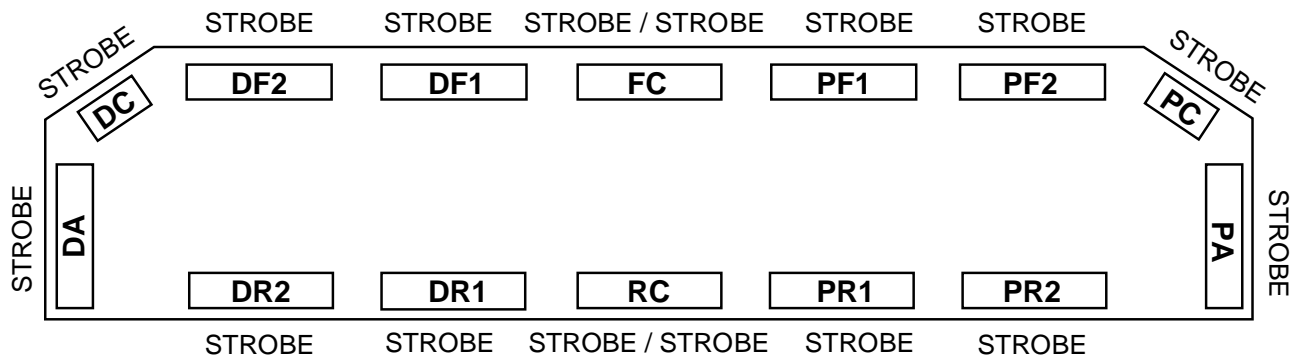

**NEOBE LIGHTING**  
THE LOOK OF NEON  
WITH THE POWER OF STROBE

**930N-4805-0026**

**HELIOBE™ LIGHTBAR**

LIGHTBAR OPTIONS

- Alley Lights
- Split Rear Work Lights or Split Rear Flasher in DR1 & PR1
- Split Takedown Lights or Split Front Flasher in DF1 & PF1
- 890-HP Upgrade

LIGHTBAR OPTIONS - ONLY ONE ALLOWABLE

- 930-PRE2-1C - Single Head Preemption Emitter in FC
- 930DM-Dual Mode - Steady Burn/Flasher can be applied to one Halogen option - may be applied to either Takedown or RearWork, but not both.