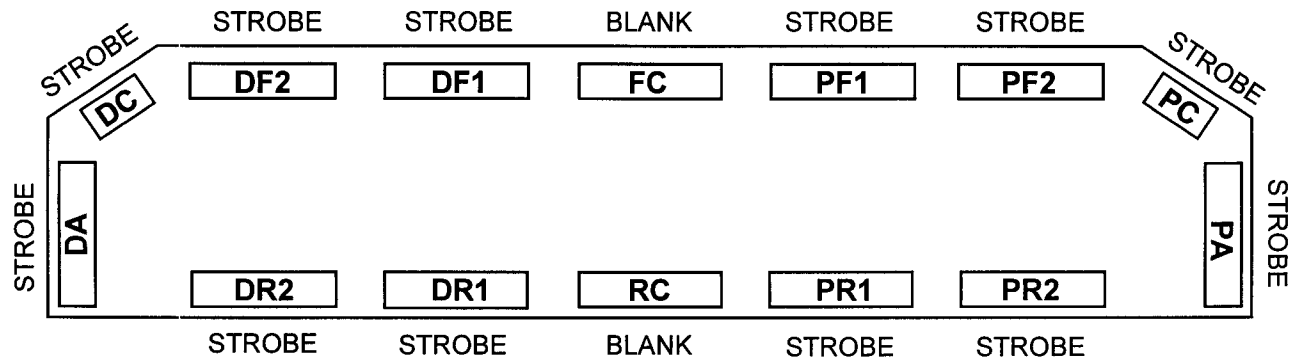

**NEOBE LIGHTING**  
**THE LOOK OF NEON**  
**WITH THE POWER OF STROBE**

**930N-4805-0028**

**HELIOBE™ LIGHTBAR**

**LIGHTBAR OPTIONS**

- Alley Lights or Alley Flasher
- Rear Work or Rear Flasher in RC, or 4 Lamp Rear Flasher in RC w/ Split DR1 & PR1
- 890-HP Upgrade
- 930-QDC Quick Disconnect

**LIGHTBAR OPTIONS - Exclusive Combinations - Check and Circle ONLY 2**

- FC - Takedown Light or Front Flasher
- DF1 & PF1 - Split Takedown or Split Front Flasher
- 930-PRE2-1C Single Head Preemption Emitter
- Front/Corner Strobes Separately Controlled - One Wire Activated - "All On"
- Dual Mode Flasher / Steadyburn Operation - Select ONE application below
  - FC - Steadyburn activation ( will override Flasher mode )
  - DF1 & PF1 - Steadyburn activation ( will override Flasher mode )
  - Simultaneous FC and DF1 & PF1 - Steadyburn activation ( will override Flasher mode )