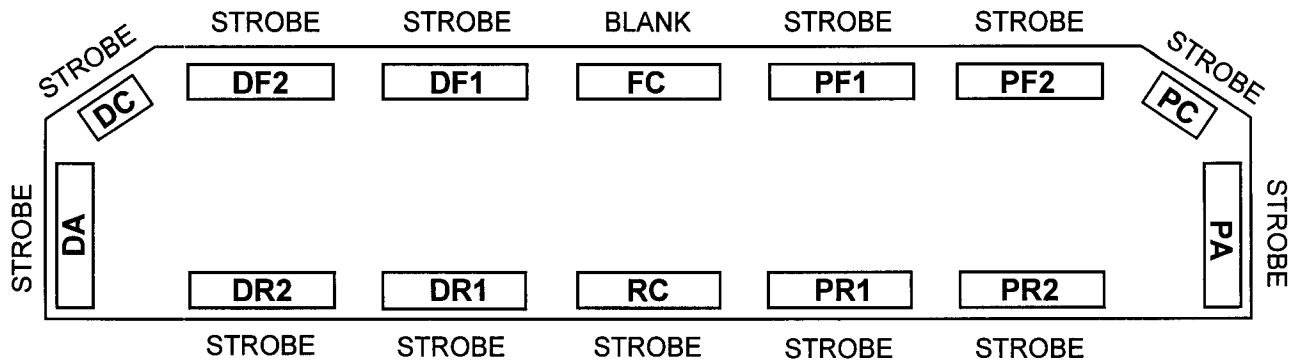

NEOBE LIGHTING
THE LOOK OF NEON
WITH THE POWER OF STROBE

930N-4805-0030

HELIOBE™ LIGHTBAR

LIGHTBAR OPTIONS

- Alley Lights or Alley Flasher
- 890-HP Upgrade
- 930-ENCAP-BLK Black End Caps
- Disable Front Strobes during traffic direction modes (See Flash Pattern)
- 930-PRE Preemption Emitter (NOTE: Reference IS0103 Flash Pattern 930N-4805 for altered Front and Corner Strobe operation)

LIGHTBAR OPTIONS - Exclusive Combinations - Check and Circle

- FC - Takedown Light or Front Flasher or 930-PRE2-1C Single Head Preemption Emitter
 - DF1 & PF1 - Split Takedown or Split Front Flasher
 - Front/Corner Strobes Separately Controlled - One Wire Activated - "All On"
- OR
- Dual Mode Flasher / Steadyburn Operation - Select ONE application
 - FC - Steadyburn activation (will override Flasher mode)
 - DF1 & PF1 - Steadyburn activation (will override Flasher mode)
 - Simultaneous FC and DF1 & PF1 - Steadyburn activation (will override Flasher mode)