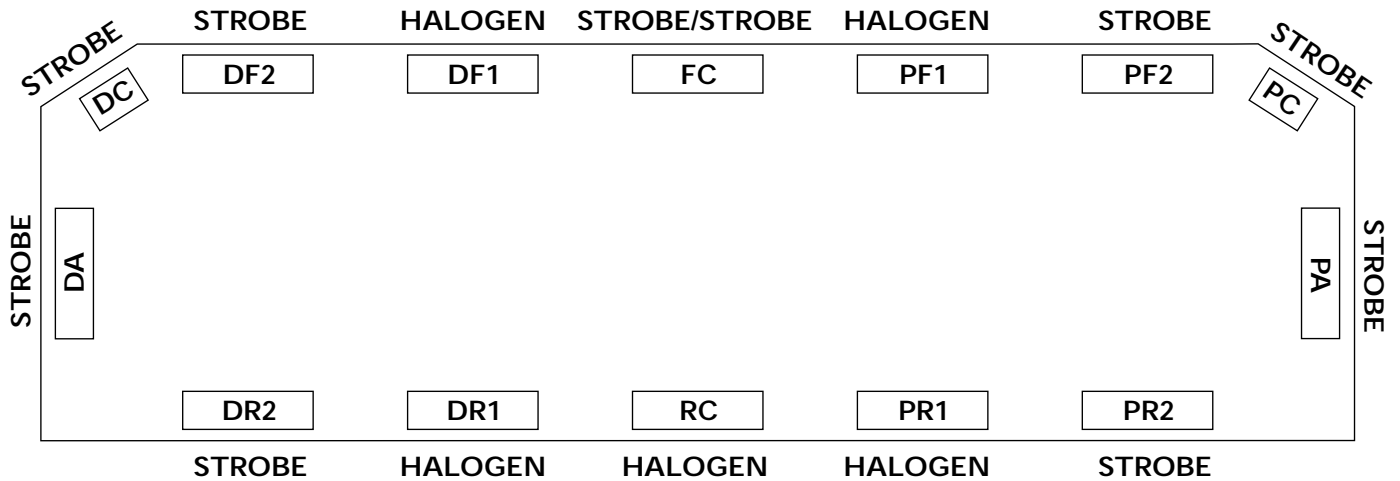

**NEOBE LIGHTING**  
**THE LOOK OF NEON**  
**WITH THE POWER OF STROBE**

**930N-4805-0032 HELIOBE™ LIGHTBAR**

LIGHTBAR OPTIONS

Alley Lights

\*DR1, RC, and PR1 Halogens have a separate control cable to be connected to the customer's exterior halogen controller.

**10 YEAR WARRANTY!**

This product is covered by TOMAR's standard warranty except the warranty period is extended to 10 years for the power supply.

2100 WEST OBISPO  
 GILBERT, AZ. 85233

PHONE: 800-338-3133  
 FAX: 800-688-6627