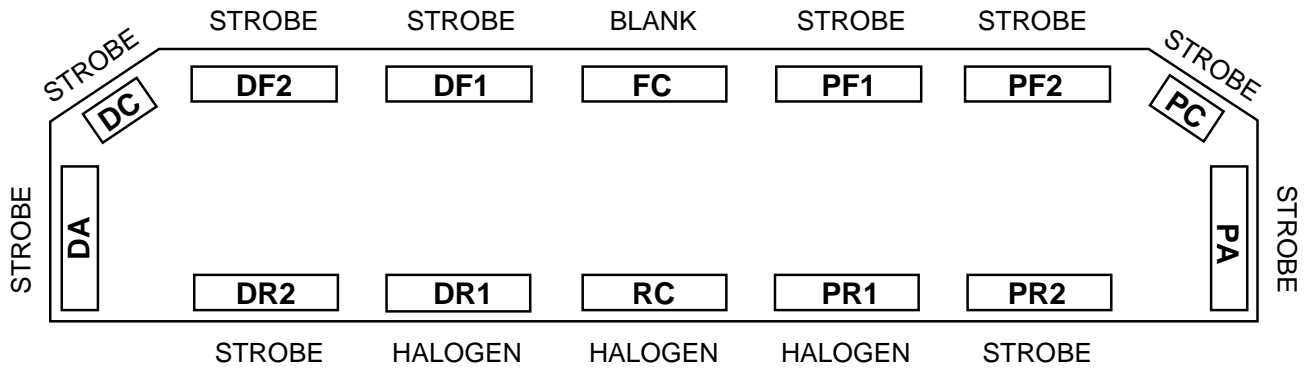

NEOBE LIGHTING
THE LOOK OF NEON
WITH THE POWER OF STROBE

930N-4805-0051

HELIOBE™ LIGHTBAR

LIGHTBAR OPTIONS

- Takedown / or Front Flasher in FC Only
- Alley Lights
- CA Steadyburn Red - Split Halogen/Strobe in DF1 Only
- 890-HP Upgrade
- 930-QDC Quick Disconnect

*Standard Feature - Halogen Traffic Directional Pattern DR1, RC & PR1

10 YEAR WARRANTY!

This product is covered by TOMAR's standard warranty except the warranty period is extended to 10 years for the power supply.