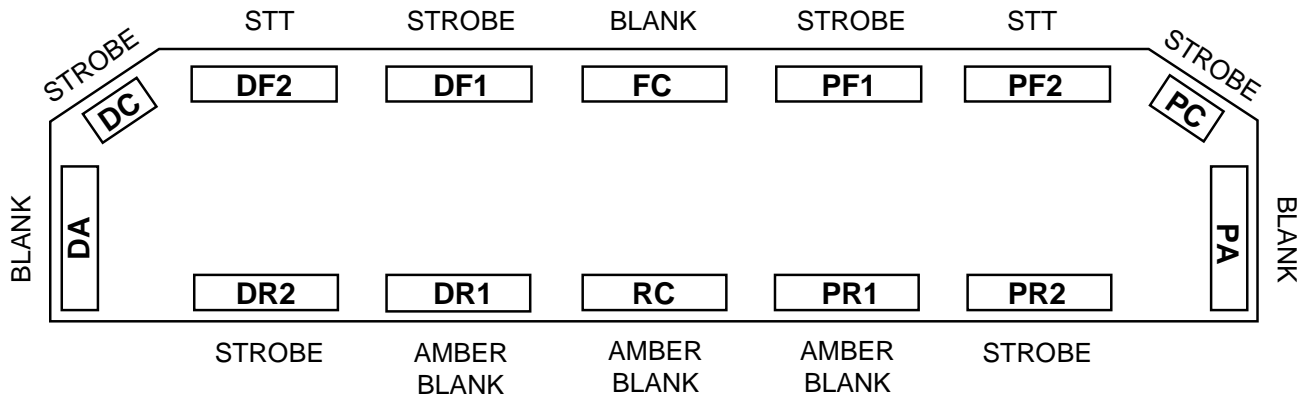

**NEOBE LIGHTING**  
THE LOOK OF NEON  
WITH THE POWER OF STROBE

**930N-4805-0056-STT HELIOBE™ LIGHTBAR**

LIGHTBAR OPTIONS

- Takedown Light or Front Flasher in FC
- 890-HP Upgrade

LIGHTBAR OPTIONS - ONLY ONE ALLOWABLE

- Rear Work Light or Rear Flasher in RC
- Rear Flasher in DR1 & PR1

**10 YEAR WARRANTY!**

This product is covered by TOMAR's standard warranty except the warranty period is extended to 10 years for the power supply.