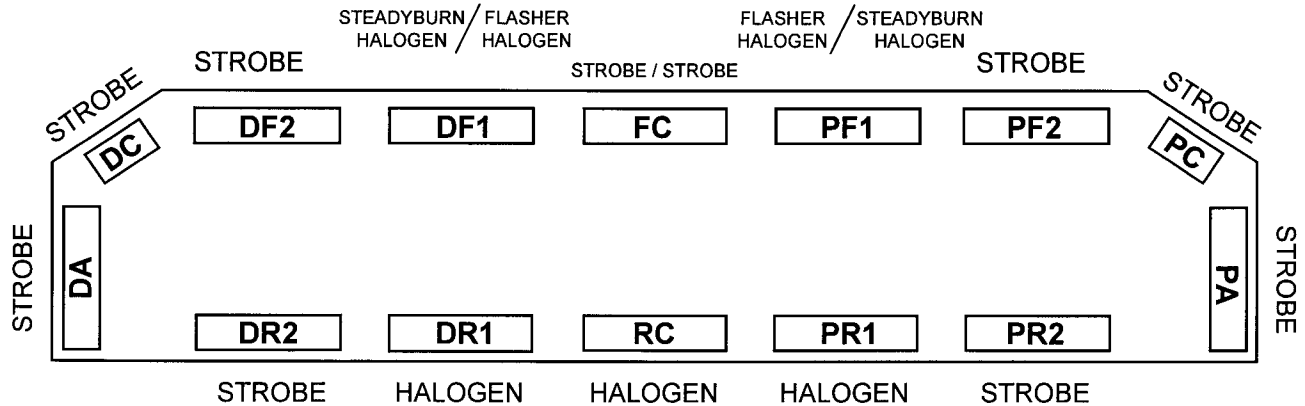

**NEOBE LIGHTING**  
THE LOOK OF NEON  
WITH THE POWER OF STROBE

**930N-4805-0071**

**HELIOBE™ LIGHTBAR**

\*DF1 & PF1 Flasher and Steadyburn locations maybe be reversed.

#### LIGHTBAR OPTIONS

- Alley Lights
- 930-ENCAP-BLK Black End Caps
- 890-HP Upgrade

#### LIGHTBAR OPTIONS - ONLY ONE ALLOWABLE

- 930-PRE2-1C Single Head PREEMPTION Emitter in FC
- DUAL Mode Halogen, Standard FLASHER DF1R & PF1L - plus STEADYBURN operation

\*DR1, RC & PR1 Halogens have a separate control cable to be connected to the customer's exterior halogen controller.