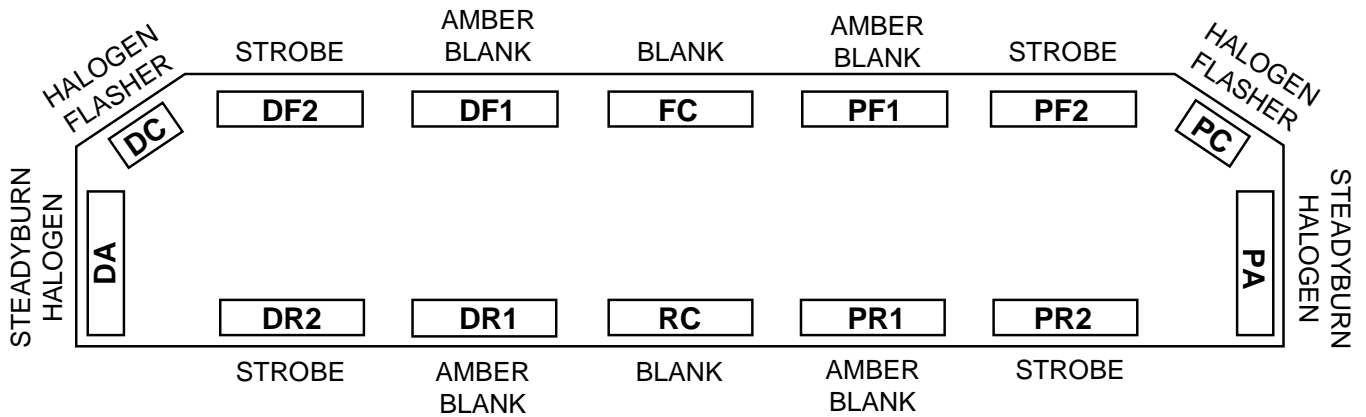

NEOBE LIGHTING
THE LOOK OF NEON
WITH THE POWER OF STROBE

930N-4805-0083

HELIOBE™ LIGHTBAR

LIGHTBAR OPTIONS

- Takedown or Front Flasher in FC
- Rear Work Light or Rear Flasher in RC

10 YEAR WARRANTY!

This product is covered by TOMAR's standard warranty except the warranty period is extended to 10 years for the power supply.