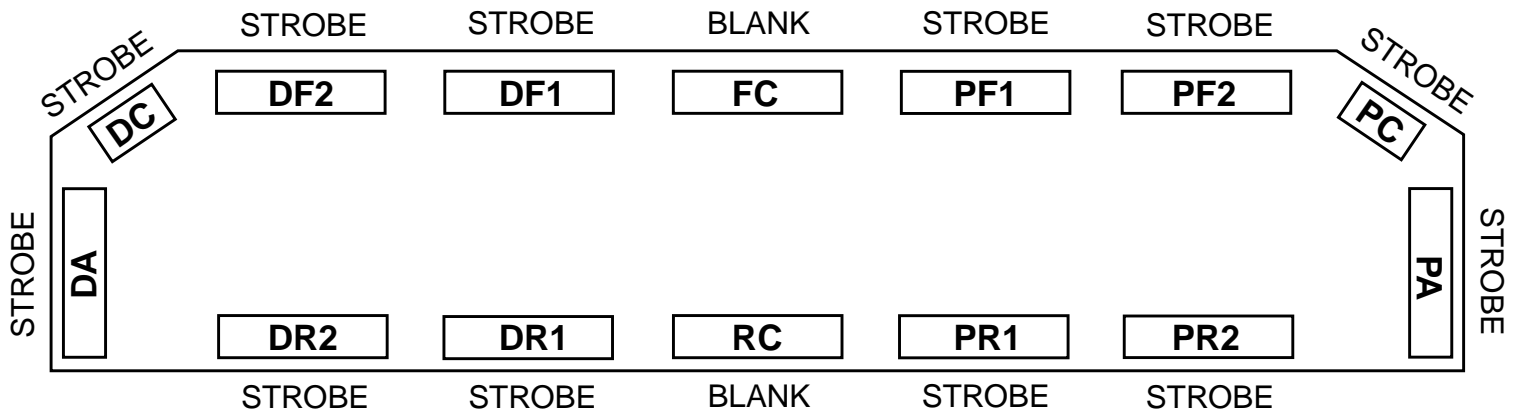

NEOBE LIGHTING
THE LOOK OF NEON
WITH THE POWER OF STROBE

930N-4805

HELIOBE™ LIGHTBAR

LIGHTBAR OPTIONS

Takedown/or Front Flasher
Split Takedown Flasher (RECT-37HS in Locations DF1 & PF1)
Alley Lights
Rear Work Light/or Rear Flasher
Split Rear Flasher (RECT-37HS in Locations DR1 & PR1)
930-RFI Option
930-PHOTO Photocell
930-QDC Quick Disconnect
890-HP Upgrade

LIGHTBAR OPTIONS—ONLY ONE ALLOWABLE

930-PRE2-1C
930-PRE Preemption Emitter
930DM-Dual Mode-Steady Burn/Flasher
CA Steady Red

10 YEAR WARRANTY!

This product is covered by TOMAR's standard warranty except the warranty period is extended to 10 years for the power supply.