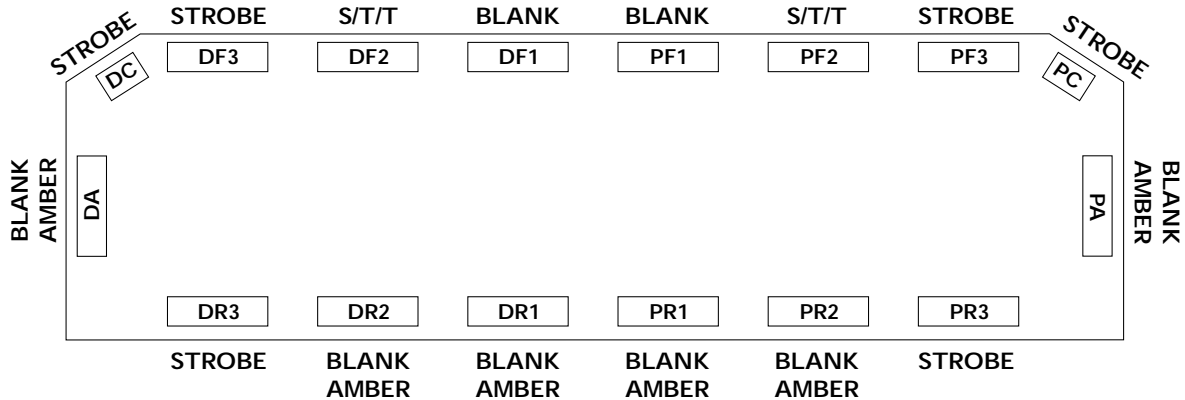

NEOBE LIGHTING
THE LOOK OF NEON
WITH THE POWER OF STROBE

930N-5606-0013/STT

HELIOBE™ LIGHTBAR

LIGHTBAR OPTIONS

- Takedown Lights in DF1 (Halogen only - No Split Halogen / Strobes)
- Takedown Lights in PF1 (Halogen only - No Split Halogen / Strobes)
- Rear Work Light in DR1 and PR1- Halogen Flasher - Dual Flasher / Steadyburn
- 930 Mount Hardware
- /930 - Endcap - Blk
- No Preemption Available on This Bar

10 YEAR WARRANTY!

This product is covered by TOMAR's standard warranty except the warranty period is extended to 10 years for the power supply.

2100 WEST OBISPO
 GILBERT, AZ. 85233

PHONE: 800-338-3133
 FAX: 800-688-6627