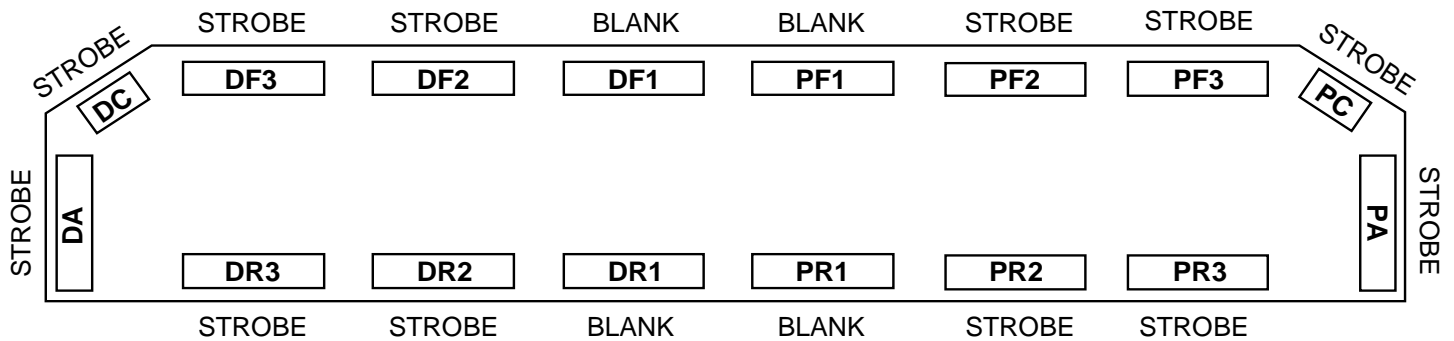

NEOBE LIGHTING
THE LOOK OF NEON
WITH THE POWER OF STROBE

930N-5606-0018

HELIOBE™ LIGHTBAR

LIGHTBAR OPTIONS

- Alley Lights-DA & PA Single Wire Activation
- 890-HP Upgrade

LIGHTBAR OPTIONS - ONLY ONE ALLOWABLE per Lamp Location

- Takedown Light or Front Flasher in DF1
- Takedown Light or Front Flasher in PF1
- Rear Work Light or Rear Flasher in DR1
- Rear Work Light or Rear Flasher in PR1
- PRE2-1C Preemption Emitter in DF1 or PF1