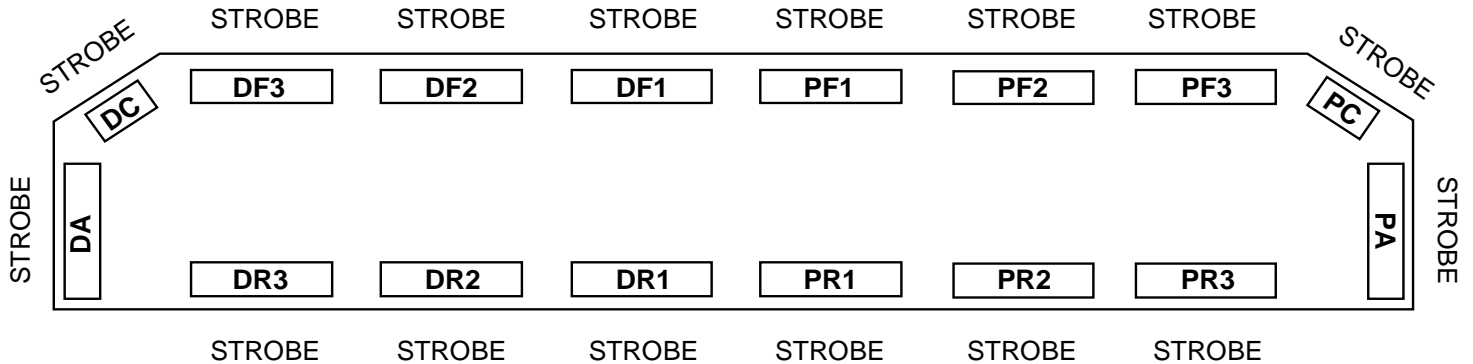

**NEOBE LIGHTING**  
THE LOOK OF NEON  
WITH THE POWER OF STROBE

**930N-5606-0022**

**HELIOBE™ LIGHTBAR**

#### LIGHTBAR OPTIONS

- Alley Lights
- Split Takedown or Front Flasher in DF1 and PF1
- Split Rear Work or Rear Flasher in DR1 and PR1
- /930-PRE2-1C - Single Head Preemption Emitter (Coded PRE Optional)
- 890-HP Upgrade.