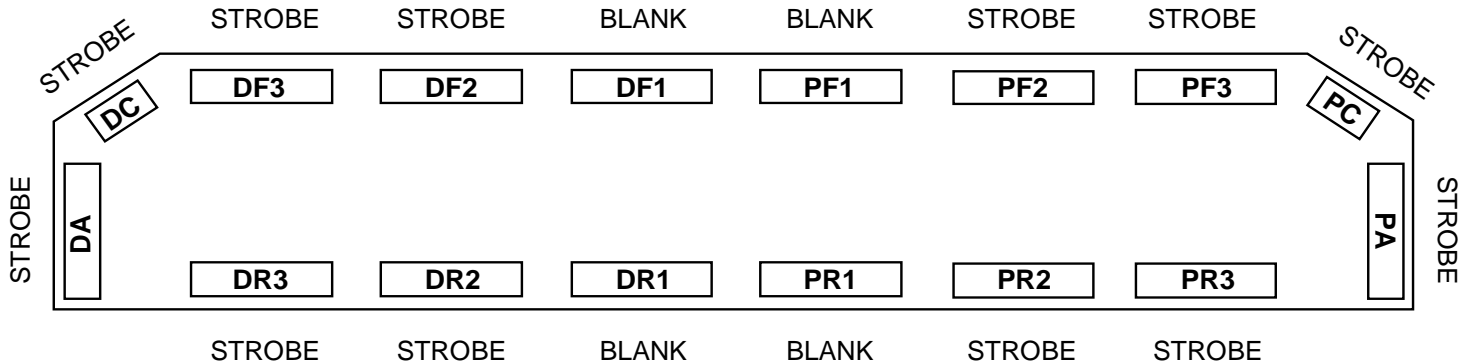

**NEOBE LIGHTING**  
THE LOOK OF NEON  
WITH THE POWER OF STROBE

**930N-5606-0029**

**HELIOBE™ LIGHTBAR**

#### LIGHTBAR OPTIONS

- Alley Lights
- Takedown or Front Flasher in DF1
- Takedown or Front Flasher in PF1
- Rear Work or Rear Flasher in DR1
- Rear Work or Rear Flasher in PR1
- /930-PRE2-1C - Single Head Preemption Emitter (Coded PRE Optional)
- 890-HP Upgrade.