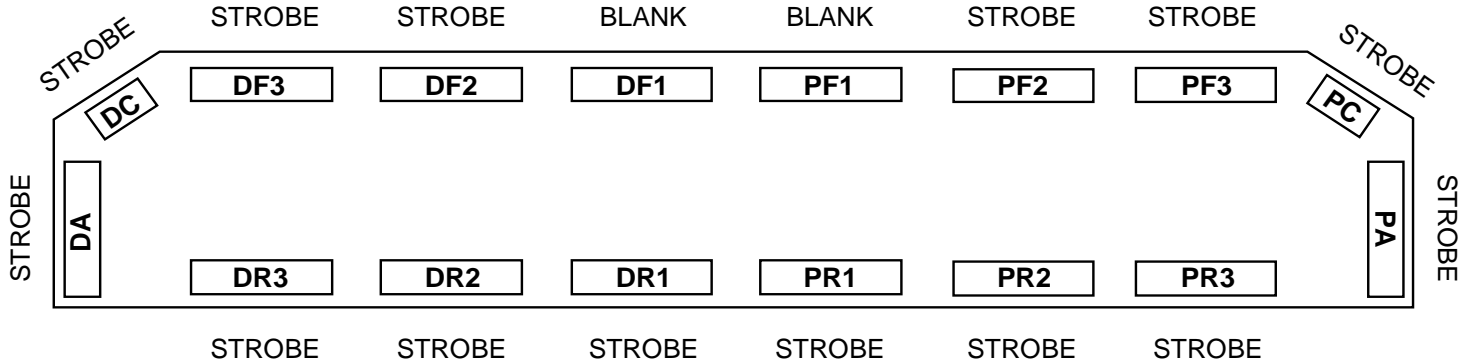

NEOBE LIGHTING
THE LOOK OF NEON
WITH THE POWER OF STROBE

930N-5606-0038

HELIOBE™ LIGHTBAR

LIGHTBAR OPTIONS

- Alley Lights
- Takedown Light or Front Flasher in DF1
- Takedown Light or Front Flasher in PF1
- Split Rear Work or Split Rear Flasher in DR1 & PR1
- 930-PRE Preemption Emitter
- 890-HP Upgrade

10 YEAR WARRANTY!

This product is covered by TOMAR's standard warranty except the warranty period is extended to 10 years for the power supply.

2100 WEST OBISPO AVE.
GILBERT, AZ 85233

PHONE: 800-338-3133
FAX: 800-688-6627