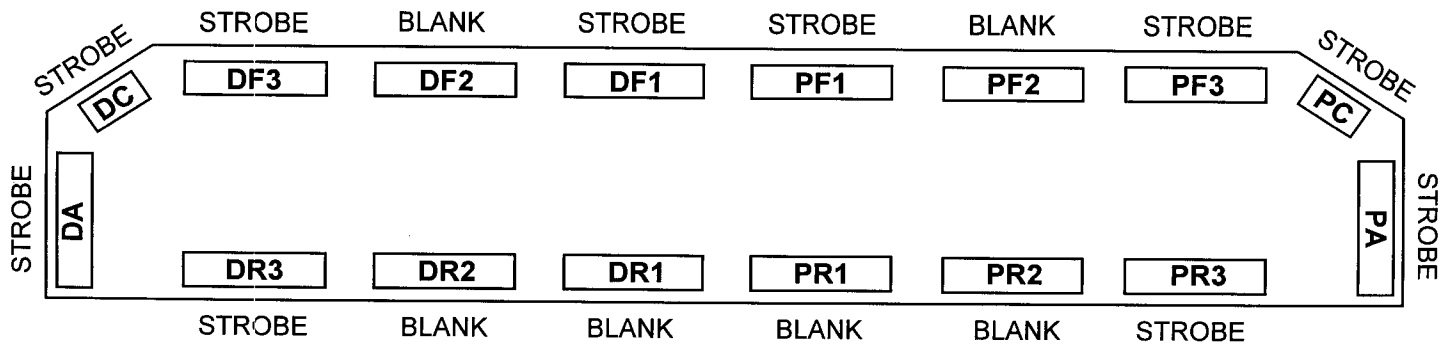

NEOBE LIGHTING
THE LOOK OF NEON
WITH THE POWER OF STROBE

930N-5606-0040

HELIOBE™ LIGHTBAR

LIGHTBAR OPTIONS

- Takedown Light or Front Flasher in DF2
- Takedown Light or Front Flasher in PF2
- Alley Lights
- 890-HP Upgrade

LIGHTBAR OPTIONS - ONLY ONE ALLOWABLE

- Rear Work Light in DR1 or PR1 or Rear Flasher in DR1 & PR1
- Dual Rear Work Light in DR1 & PR1 (Note: Alley option will be single wire activated)
- PRE2-1C Preemption Emitter in DF2 or PF2