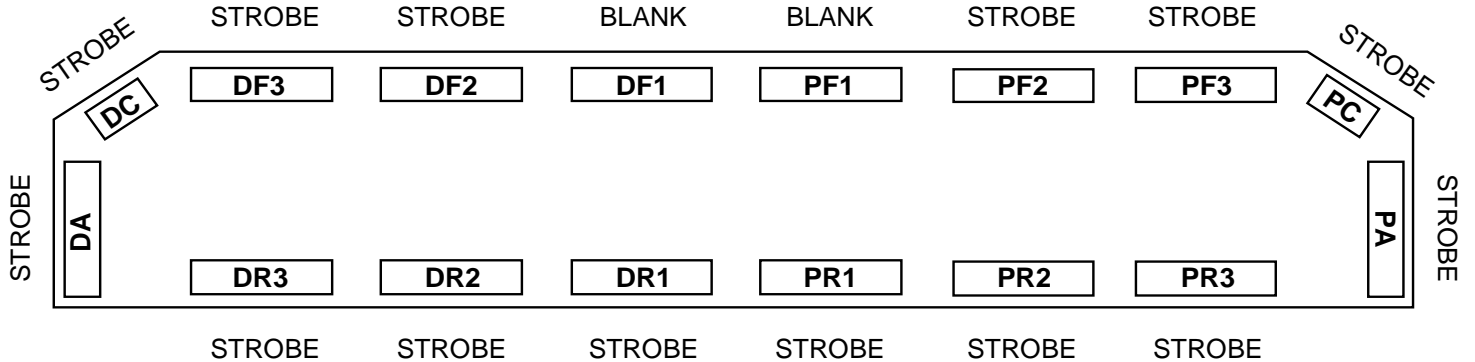

NEOBE LIGHTING
THE LOOK OF NEON
WITH THE POWER OF STROBE

930N-5606-0043

HELIOBE™ LIGHTBAR

LIGHTBAR OPTIONS

- Alley Lights
- Takedown Light or Front Flasher in DF1
- Takedown Light or Front Flasher in PF1
- /930-PRE2-1C - Single Head Preemption Emitter in DF1 or PF1
- 890-HP Upgrade.

10 YEAR WARRANTY!

This product is covered by TOMAR's standard warranty except the warranty period is extended to 10 years for the power supply.

2100 WEST OBISPO AVE.
GILBERT, AZ 85233

PHONE: 800-338-3133
FAX: 800-688-6627