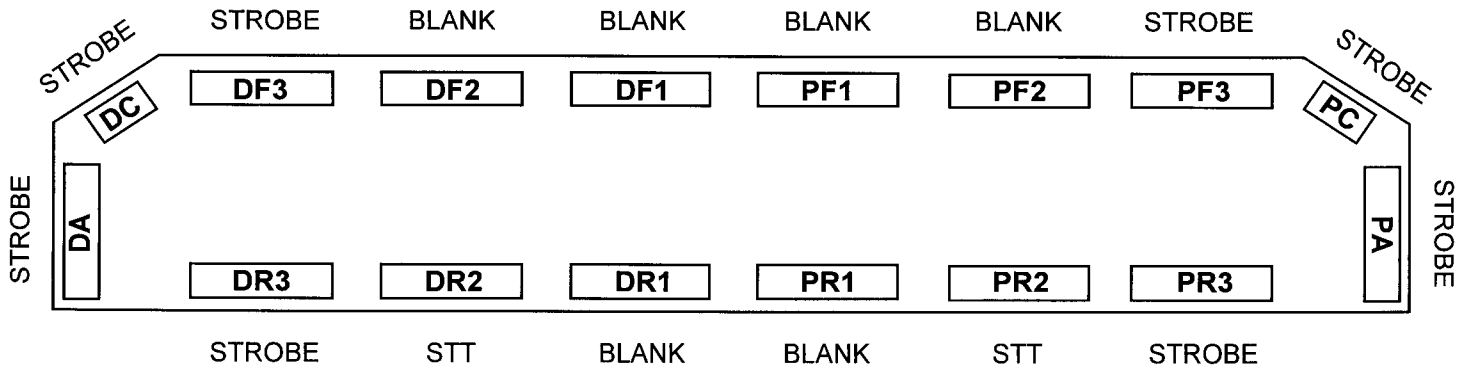

NEOBE LIGHTING
THE LOOK OF NEON
WITH THE POWER OF STROBE

930N-5606-0047

HELIOBE™ LIGHTBAR

LIGHTBAR OPTIONS

- Front Flasher in DF1 & PF1 or DF2 & PF2
- 890-HP Upgrade

LIGHTBAR OPTIONS - ONLY ONE COMBINATION ALLOWABLE