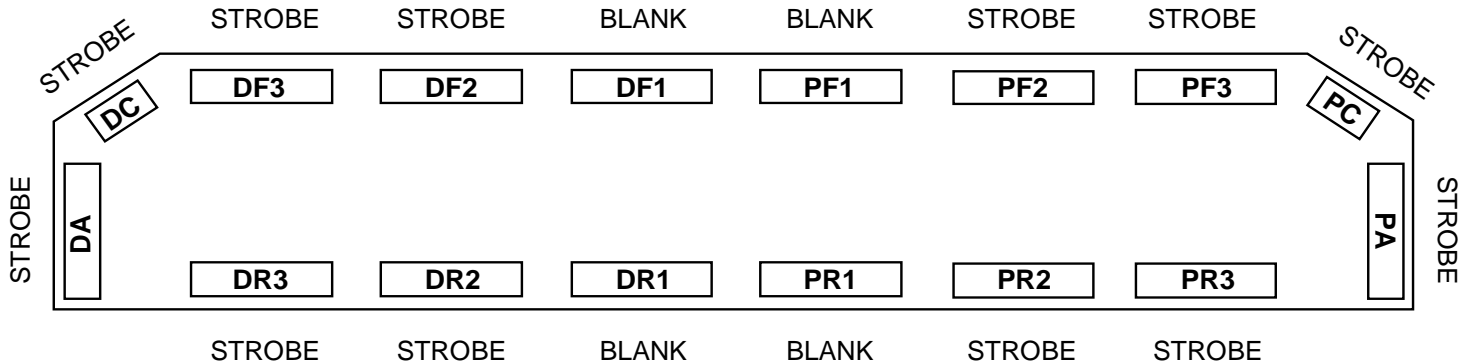

NEOBE LIGHTING
THE LOOK OF NEON
WITH THE POWER OF STROBE

930N-5606-0058

HELIOBE™ LIGHTBAR

LIGHTBAR OPTIONS

- Alley Lights – Halogen/Strobes only.
- Takedown Lights or Takedown Flasher – Dual Halogen in DF1 and or PF1, or Halogen/Strobes in DF2 & PF2 only.
- Rear Work Light or Rear Work Flasher – Dual Halogen in DR1 and or PF1, or Halogen/Strobes in DR2 & PR2 only.
- 890-HP upgrade.

10 YEAR WARRANTY!

This product is covered by TOMAR's standard warranty except the warranty period is extended to 10 years for the power supply.

2100 WEST OBISPO AVE.
GILBERT, AZ 85233

PHONE: 800-338-3133
FAX: 800-688-6627