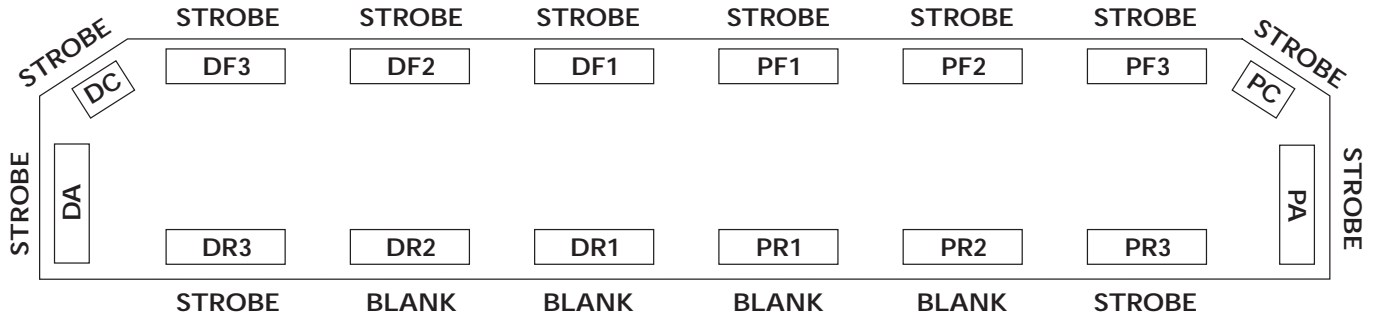

NEOBE LIGHTING
 THE LOOK OF NEON
 WITH THE POWER OF STROBE

930N-5606-0072

HELIOBE™
LIGHTBAR

LIGHTBAR OPTIONS

- Split takedown-HS only in DF1 & PF1
- Alley lights HS only
- 890-HP upgrade
- /PRE

10 YEAR WARRANTY!

This product is covered by TOMAR's standard warranty except the warranty period is extended to 10 years for the power supply.

2100 WEST OBISPO
 GILBERT, AZ. 85233

PHONE: 800-338-3133
 FAX: 800-688-6627