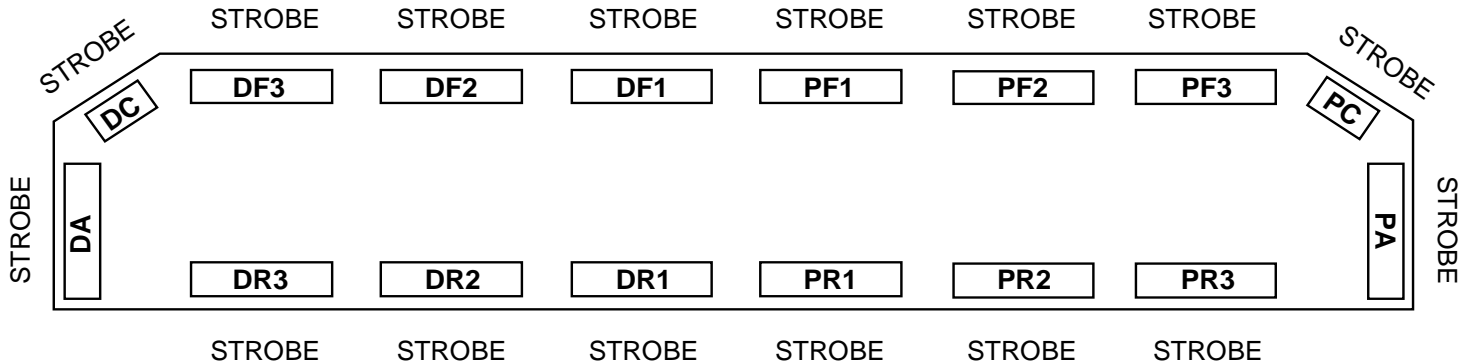

**NEOBE LIGHTING**  
THE LOOK OF NEON  
WITH THE POWER OF STROBE

**930N-5606-0076**

**HELIOBE™ LIGHTBAR**

LIGHTBAR OPTIONS

- Alley Lights
- Split Takedown Light or Split Front Flasher in DF1 & PF1
- Split Rear Work or Split Rear Flasher in DR1 & PR1
- 890-HP Upgrade.

**10 YEAR WARRANTY!**

This product is covered by TOMAR's standard warranty except the warranty period is extended to 10 years for the power supply.

2100 WEST OBISPO AVE.  
GILBERT, AZ 85233

PHONE: 800-338-3133  
FAX: 800-688-6627