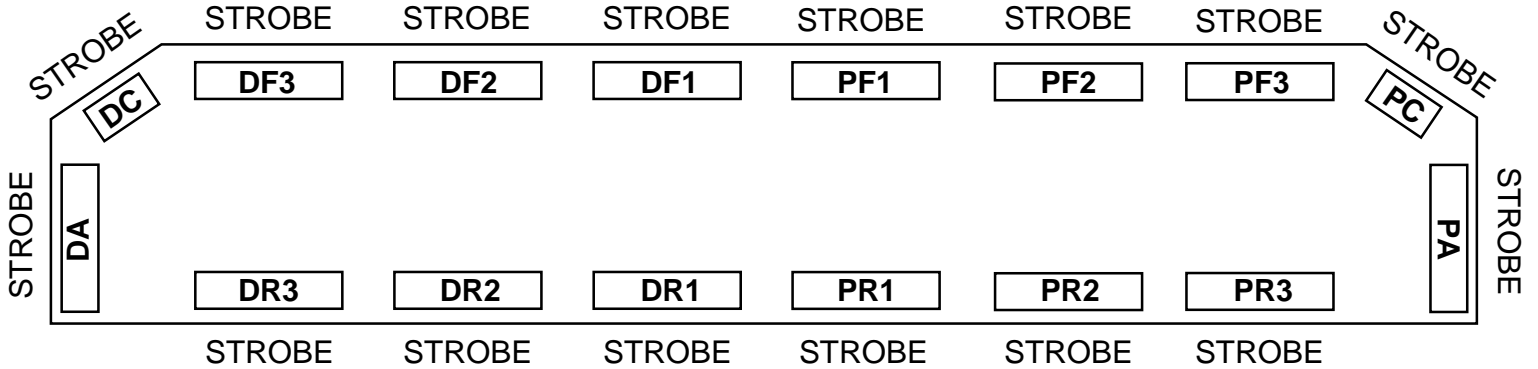

**NEOBE LIGHTING**  
THE LOOK OF NEON  
WITH THE POWER OF STROBE

**930N-5606-PRE**

**HELIOBE™ LIGHTBAR**  
with **PREEMPTION**

LIGHTBAR OPTIONS

- Rear Lamp Option (Flashing Halogen)—HS Only  
in Position DR1/PR1 or DR2/PR2
- Takedown Lights—HS Only in Position DF1/PF1  
or DF2/PF2
- Alley Lights—HS Only
- 890-HP Upgrade

**10 YEAR WARRANTY!**

This product is covered by TOMAR's standard warranty except the warranty period is extended to 10 years for the power supply.

2100 WEST OBISPO  
GILBERT, AZ. 85233

PHONE: 800-338-3133  
FAX: 800-688-6627