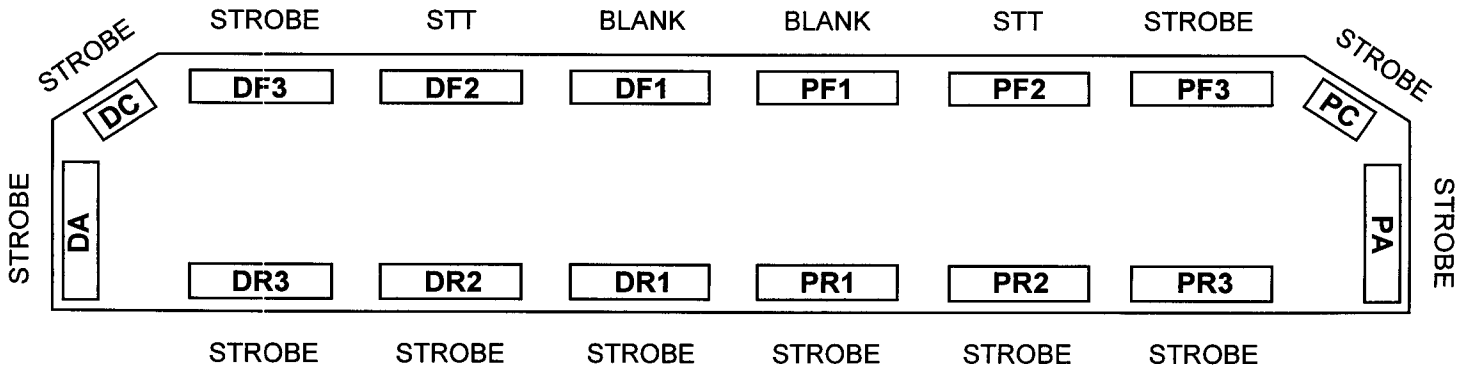

**NEOBE LIGHTING**  
THE LOOK OF NEON  
WITH THE POWER OF STROBE

**930N-5606/STT**

**HELIOBE™ LIGHTBAR**

**LIGHTBAR OPTIONS**

- 890-HP Upgrade
- 930-ENDCAP-BLK

**LIGHTBAR OPTIONS - ONLY ONE OPTION or COMBINATION ALLOWABLE**

- Takedown or Front Flasher – Dual Halogen in DF1
- Takedown or Front Flasher – Dual Halogen in PF1
- OR
- Quad Front Flasher - Dual Halogens in both DF1 & PF1 (single wire activated)
- Split Rear Work Lights or Split Rear Flasher in DR1 & PR1
- OR
- Strobes in DF1 & PF1 (See Lightbar Flash Pattern)
- Split Takedown Lights or Split Front Flasher in DF1 & PF1
- Split Rear Work Lights or Split Rear Flasher in DR1 & PR1