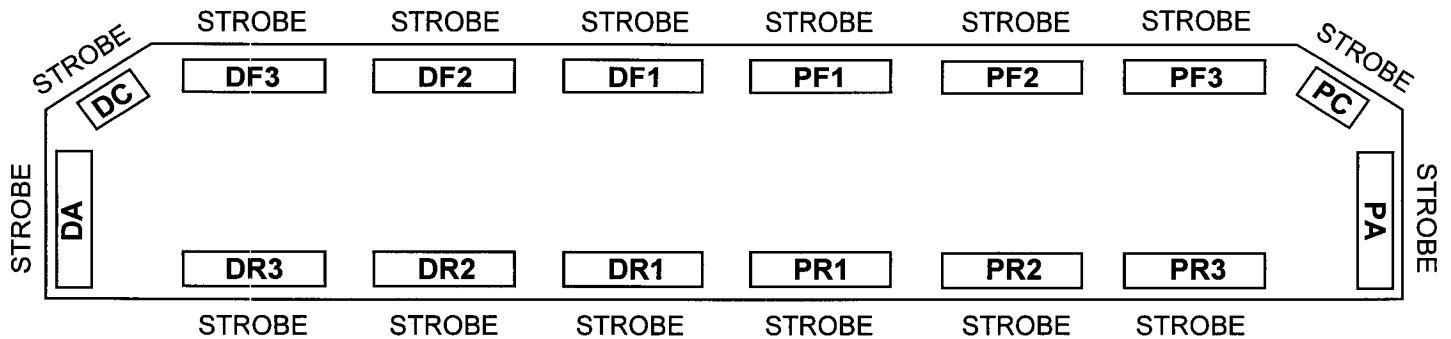

**NEOBE LIGHTING**  
THE LOOK OF NEON  
WITH THE POWER OF STROBE

**930N-5606**

**HELIOBE™ LIGHTBAR**

LIGHTBAR OPTIONS

- Alley Lights
- Split Takedown Light or Split Front Flasher in DF1 & PF1
- Split Rear Work Light or Split Rear Flasher in DR1 & PR1
- 890-HP Upgrade

LIGHTBAR OPTIONS - ONLY ONE ALLOWABLE

- 930-PRE Preemption Emitter  
(NOTE: Reference IS0236 930N-5606-PRE for altered Front Strobe Flash Pattern)
- 930-PRE2-1C - Single Head Preemption Emitter in DF1 or PF1  
(Replaces an existing Strobe)
- CA Steady Burn RED - Split Halogen Strobe in DF2 or PF2