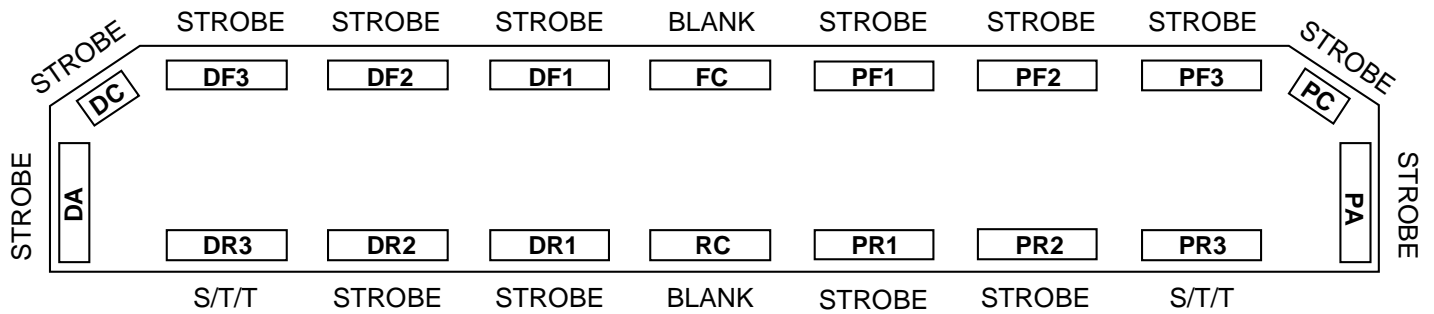

NEOBE LIGHTING
THE LOOK OF NEON
WITH THE POWER OF STROBE

930N-6407-0016

HELIOBE™ LIGHTBAR

LIGHTBAR OPTIONS

- Takedown / or Flasher in FC
- Split Takedown / or Flasher in DF1/PF1 or DF2/PF2 Only
- Alley Lights - Split Steadyburn Halogen/Strobe in DA & PA
- Rear Lamp Option - Flashing Amber Halogen in RC
- 890-HP Upgrade

* Note: S/T/T - Stop/Turn/Tail Lights may be moved to positions DR2 & PR2 if requested.

10 YEAR WARRANTY!

This product is covered by TOMAR's standard warranty except the warranty period is extended to 10 years for the power supply.