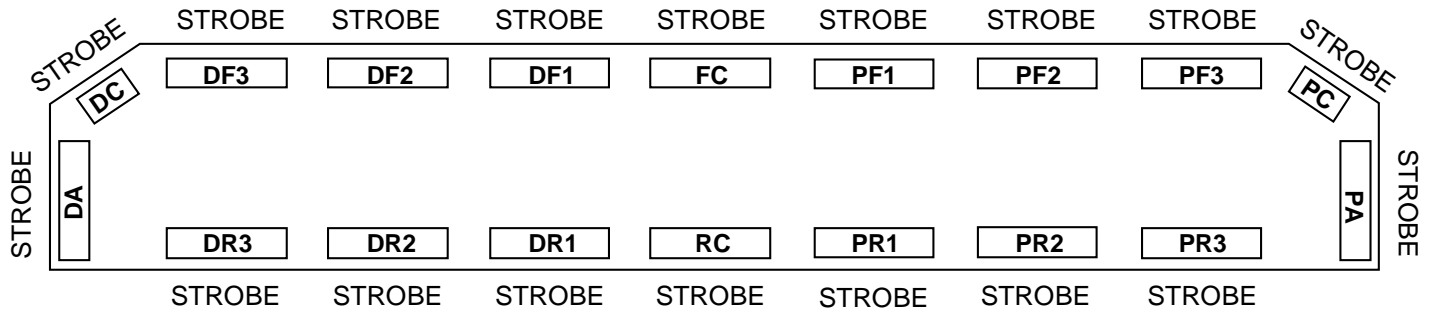

NEOBE LIGHTING
THE LOOK OF NEON
WITH THE POWER OF STROBE

930N-6407-0027

HELIOBE™ LIGHTBAR

LIGHTBAR OPTIONS

- Split Takedown or Flasher in DF1 & PF1 or DF2 & PF2 locations only
- Split Rear Work or Flasher in DR1 & PR1 or DR2 & PR2 locations only
- Alley Lights
- 890-HP Upgrade

10 YEAR WARRANTY!

This product is covered by TOMAR's standard warranty except the warranty period is extended to 10 years for the power supply.

2100 WEST OBISPO AVE.
GILBERT, AZ 85233

PHONE: 800-338-3133
FAX: 800-688-6627