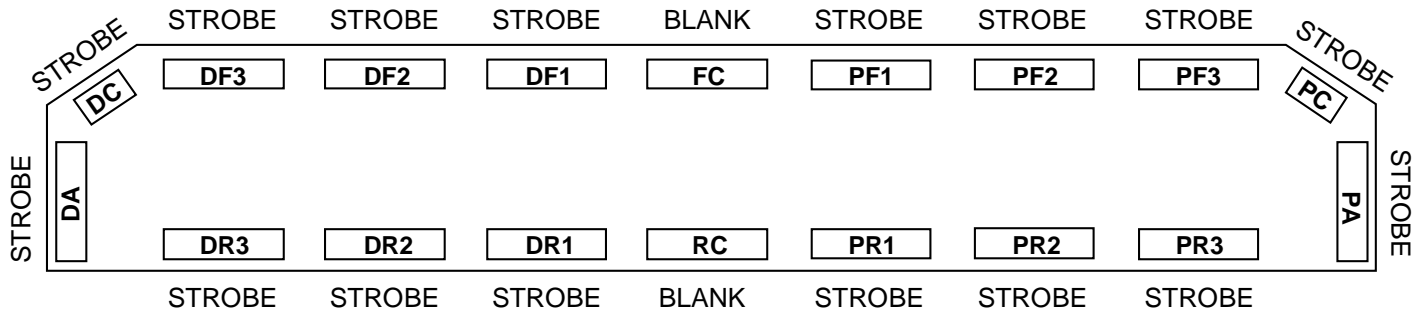

**NEOBE LIGHTING**  
THE LOOK OF NEON  
WITH THE POWER OF STROBE

**930N-6407**

**HELIOBE™ LIGHTBAR**

LIGHTBAR OPTIONS

- Alley Lights
- Takedown or Front Flasher in FC, or Split Takedown, or Front Flasher in DF1 & PF1
- Rear Work or Rear Flasher in RC, or Split Rear Work, or Rear Flasher in DR1 & PR1
- 930-PRE Preemption Emitter
- 890-HP Upgrade
- Speaker Assembly - using locations FC & RC

**10 YEAR WARRANTY!**

This product is covered by TOMAR's standard warranty except the warranty period is extended to 10 years for the power supply.

2100 WEST OBISPO AVE.  
GILBERT, AZ 85233

PHONE: 800-338-3133  
FAX: 800-688-6627