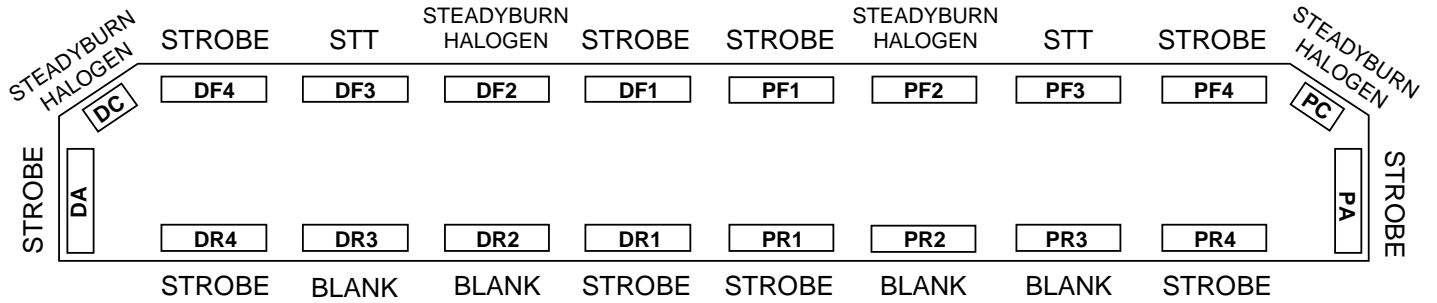

NEOBE LIGHTING
THE LOOK OF NEON
WITH THE POWER OF STROBE

930N-7208-0049

HELIOBE™ LIGHTBAR

LIGHTBAR OPTIONS

- Rear Flasher in DR2 & PR2

10 YEAR WARRANTY!

This product is covered by TOMAR's standard warranty except the warranty period is extended to 10 years for the power supply.