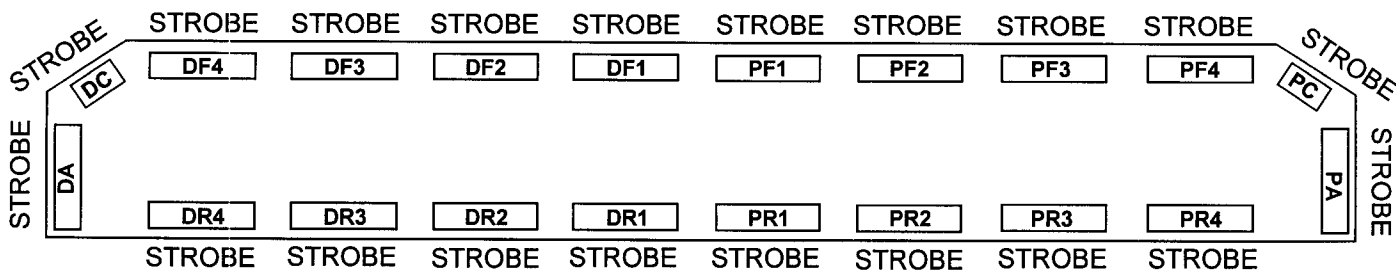

NEOBE LIGHTING
THE LOOK OF NEON
WITH THE POWER OF STROBE

930N-7208-0110

HELIOBE™ LIGHTBAR

LIGHTBAR OPTIONS

- Alley Flasher
- 930-PRE Preemption Emitter
- 890-HP Upgrade

(Dual Mode & Alley Lights are not available)

* This lightbar can be used as part of the Pumper System-3 NFPA 1901 Certified System.
For NFPA package use, order as follows:
Specify DC, DF1, PF1 & PC as CLEAR lens.
DA & PA as optional AMBER Alley Halogen Flashers.
Forward facing strobes may be RED or BLUE.
Rear and Alley strobes may be RED, BLUE or AMBER.