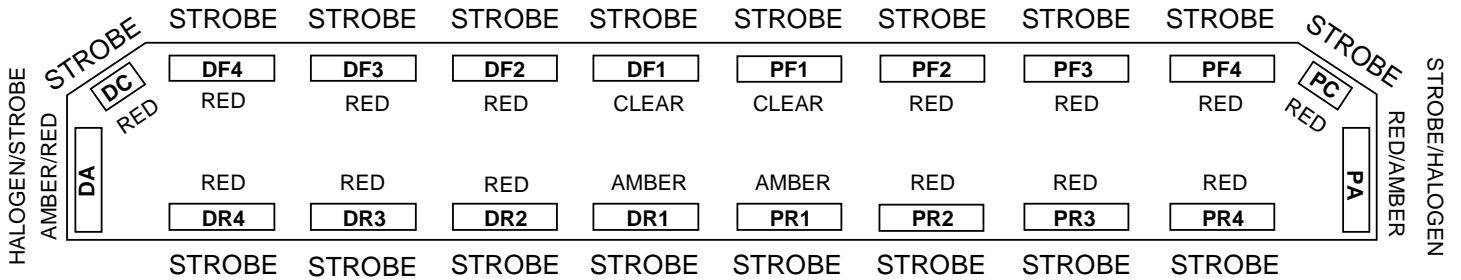

NEOBE LIGHTING
THE LOOK OF NEON
WITH THE POWER OF STROBE

930N-7208-PS02

HELIOBE™ LIGHTBAR

LIGHTBAR OPTIONS

- 930-PRE Preemption Emitter

*The 930N-7208-PS02 lightbar is designed to be used as part of the Tomar Pumper System-2 NFPA 1901 Certified System. The only color changes allowable are as follows: Red may be changed to Blue and Blue may be changed to Amber, if zone permissible.

10 YEAR WARRANTY!

This product is covered by TOMAR's standard warranty except the warranty period is extended to 10 years for the power supply.

2100 WEST OBISPO AVE.
 GILBERT, AZ 85233

PHONE: 800-338-3133
 FAX: 800-688-6627