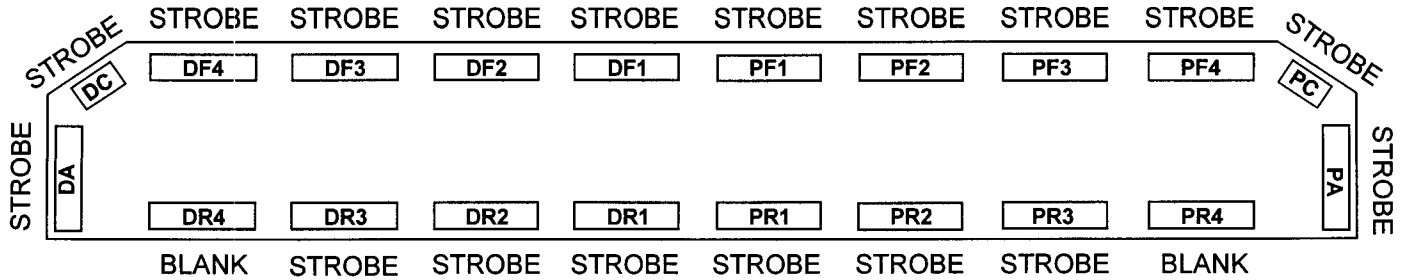

**NEOBE LIGHTING**  
**THE LOOK OF NEON**  
**WITH THE POWER OF STROBE**

**930N-7208**

**HELIOBE™ LIGHTBAR**

**LIGHTBAR OPTIONS**

- Alley Lights
- 930-PRE Preemption Emitter

**LIGHTBAR OPTIONS - ONLY ONE ALLOWABLE**

- Split Takedown or Split Front Flasher in DF1 / PF1 or DF2 / PF2
- Rear Work or Rear Flasher in DR4 / PR4
- Split Rear Work and Split Rear Flasher in DR4 / PR4
- STT - Stop/Turn/Tail Lamps in DR4 / PR4