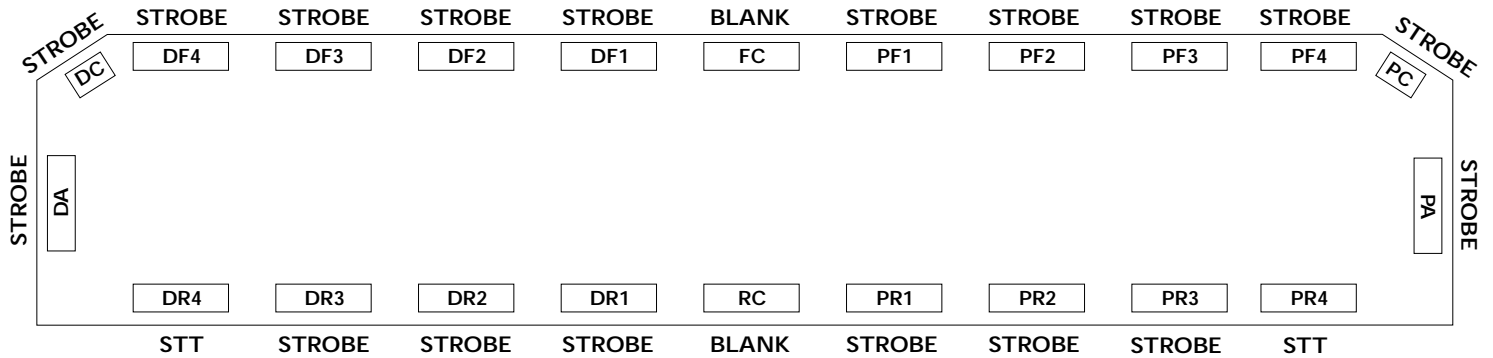

NEOBE LIGHTING
THE LOOK OF NEON
WITH THE POWER OF STROBE

930N-8009/STT

HELIOBE™ LIGHTBAR

LIGHTBAR OPTIONS

- Alley Lights - This option requires an additional control cable
- Takedown Lights - Steady Burn or Flasher (But Not Both)
- Rear Lamp Options - Steady Burn or Flasher (But Not Both)
- 890HP Halogen Lamp Upgrade
- Photo-930 Photocell Kit

10 YEAR WARRANTY!

This product is covered by TOMAR's standard warranty except the warranty period is extended to 10 years for the power supply.

2100 WEST OBISPO
 GILBERT, AZ. 85233

PHONE: 800-338-3133
 FAX: 800-688-6627